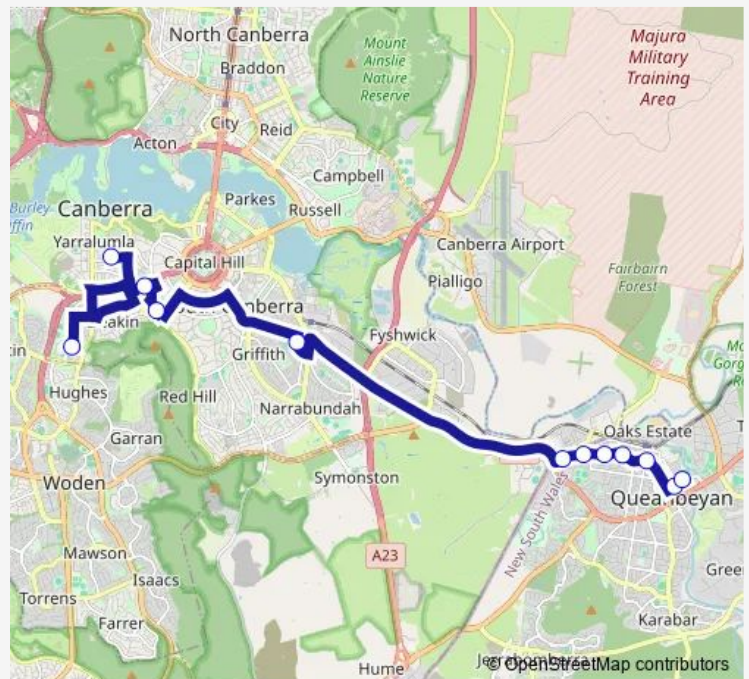

School Bus S205 Yarralumla Primary to Queanbeyan Interchange via Canberra Girls Grammar

[Go to website](#)

Direction

Yarralumla Primary School, Loftus St — Queanbeyan Interchange, Stand 1

12 stops

[Open route schedule](#)

Uriarra Rd At Mckeahnie St

Uriarra Rd Opp Kinkora Pl

Uriarra Rd At Crawford St

Morisset St Before Collett St

Queanbeyan Interchange, Stand 1

Route schedule

Yarralumla Primary School, Loftus St — Queanbeyan Interchange, Stand 1

Monday	15:10
Tuesday	15:10
Wednesday	15:10
Thursday	15:10
Friday	15:10
Saturday	—
Sunday	—

Route info

Direction: Yarralumla Primary School, Loftus St

Stops: 12

Trip Duration: 0 hour 50 min

S205 School Bus time schedules and route maps are available in an offline PDF at busmaps.com. Use the busmaps.com website to see live bus times, train schedule or subway schedule, and step-by-step directions for all public transit in Canberra