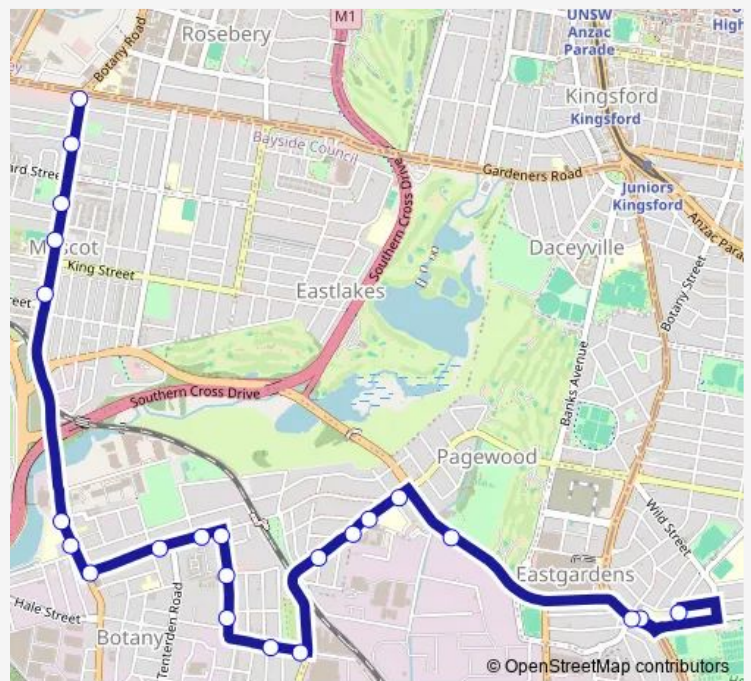

Walsh Av At Donovan Av

Bunnerong Rd At Smith St

Wentworth Av Before Baker St

Page St At Dalley Av

Pagewood Public School, Page St

Page St Opp Gibson St

Page St At Dudley St

Swinbourne St At Stephen Rd

Swinbourne St At Trevelyn St

William St Opp Hambly St

William St Opp Morgan St

William St At Banksia St

Banksia St Before Jasmine St

Banksia St Before Daniel St

Banksia St At Botany Rd

Botany Rd Opp Hickson St

Botany Public School, Botany Rd

Mascot Shops, Botany Rd

Mascot Public School, Botany Rd

Route schedule

Bunnerong Rd Before Fitzgerald Av — Botany Rd Before Gardeners Rd

Monday	15:30
Tuesday	15:30
Wednesday	15:30
Thursday	15:30
Friday	15:30
Saturday	—
Sunday	—

Route info

Direction: Bunnerong Rd Before Fitzgerald Av

Stops: 23

Trip Duration: 0 hour 25 min

740e — Marist College Pagewood to Gardeners and Botany Rds

Mascot Memorial Park, Botany Rd

Botany Rd At Carinya Av