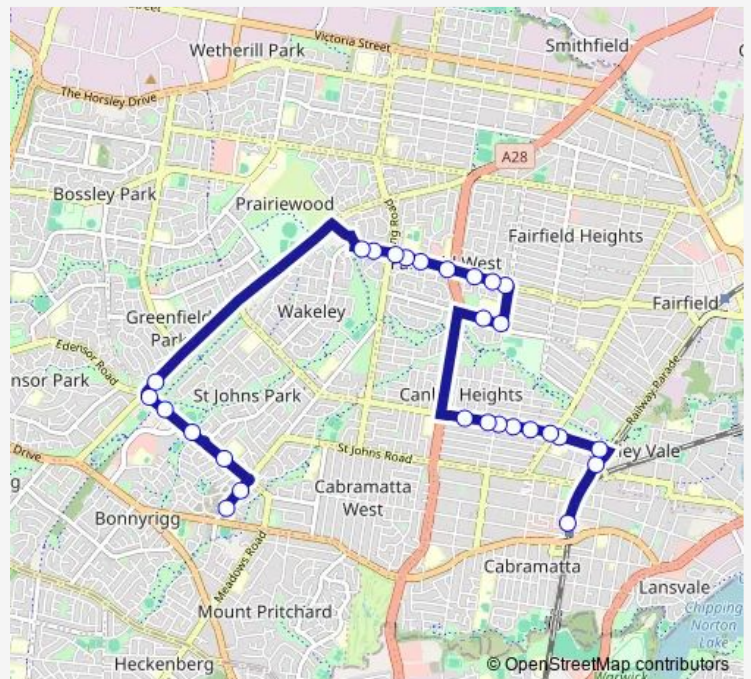

28 stops

[Open route schedule](#)

- Cabramatta Station, Railway Pde, Stand A
- Railway Pde Before Canley Vale Rd
- Canley Vale Rd Before Clifford Av
- Canley Vale Public School, Canley Vale Rd
- Canley Vale Rd Before Palmerston St
- Canley Vale Rd Before Burdett St
- Canley Vale Rd At Adolphus St
- Canley Vale Rd Before Gladstone St
- Canley Vale Rd Before Salisbury St
- Canley Vale Rd At Peel St
- Fairvale High School, Thorney Rd
- Thorney Rd At Maud St
- Hamilton Rd Before Scarfe St
- Hamilton Rd Opp Rawson Rd
- Hamilton Rd Opp Nangar St
- Hamilton Rd Opp Fairfield West Public School
- Hamilton Rd Opp Tasman Pde
- Hamilton Rd Opp Westfields Sports High School
- Hamilton Rd Opp Grenada St
- Hamilton Rd At Currey Pl

**Route schedule**

Cabramatta Station, Railway Pde, Stand A — Our Lady Of Mount Carmel Primary School, Humphries Rd

Monday	08:09
Tuesday	08:09
Wednesday	08:09
Thursday	08:09
Friday	08:09
Saturday	—
Sunday	—

**Route info**

Direction: Cabramatta Station, Railway Pde, Stand A

Stops: 28

Trip Duration: 0 hour 35 min

9052 — Cabramatta to Our Lady of Mount Carmel Primary Mt Pritchard

Salvation Army Fairfield, Hamilton Rd

9052 School Bus time schedules and route maps are available in an offline PDF at [busmaps.com](https://busmaps.com). Use the [busmaps.com](https://busmaps.com) website to see live bus times, train schedule or subway schedule, and step-by-step directions for all public transit in Liverpool