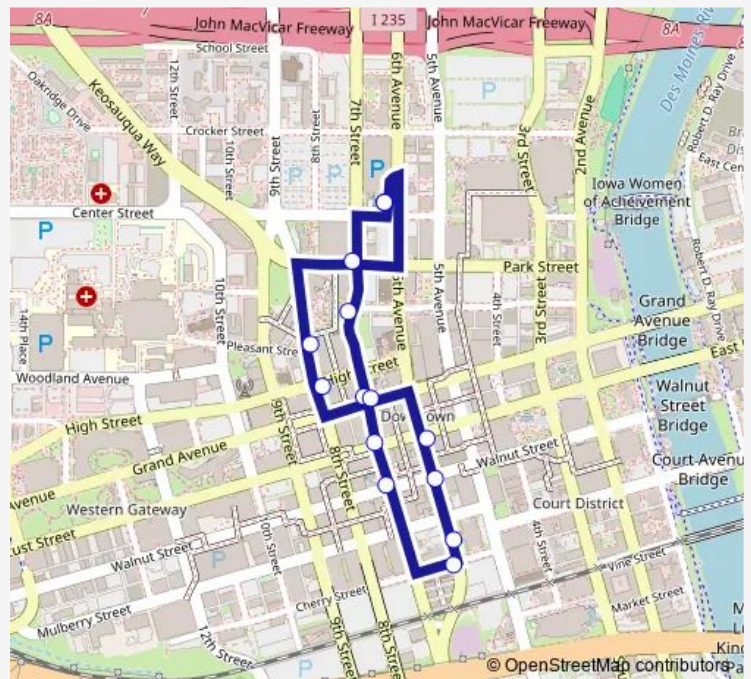

Bus Link Shuttle

[Go to website](#)

Direction

Link Park & Ride, Dsm — Link Park & Ride, Dsm

14 stops

[Open route schedule](#)

Link Park & Ride, Dsm

7TH ST / Park ST, Dsm

7TH ST / Watson Powell WAY (FAR-Side), Dsm

7TH ST / Grand Ave, Dsm

7TH ST / Locust ST, Dsm

7TH ST / Walnut ST, Dsm

Cherry ST / Dart Central Station, Dsm

6TH AVE / Polk County Courthouse, Dsm

6TH AVE / Walnut ST, Dsm

6TH AVE / Locust ST, Dsm

Grand AVE / 7TH ST, Dsm

8TH ST / High ST, Dsm

8TH ST / Pleasant ST (FAR-Side), Dsm

Link Park & Ride, Dsm

Route schedule

Link Park & Ride, Dsm — Link Park & Ride, Dsm

Monday 05:30-18:30

Tuesday 05:30-18:30

Wednesday 05:30-18:30

Thursday 05:30-18:30

Friday 05:30-18:30

Saturday —

Sunday —

Route info

Direction: Link Park & Ride, Dsm

Stops: 14

Trip Duration: 0 hour 8 min

■ Link — Shuttle