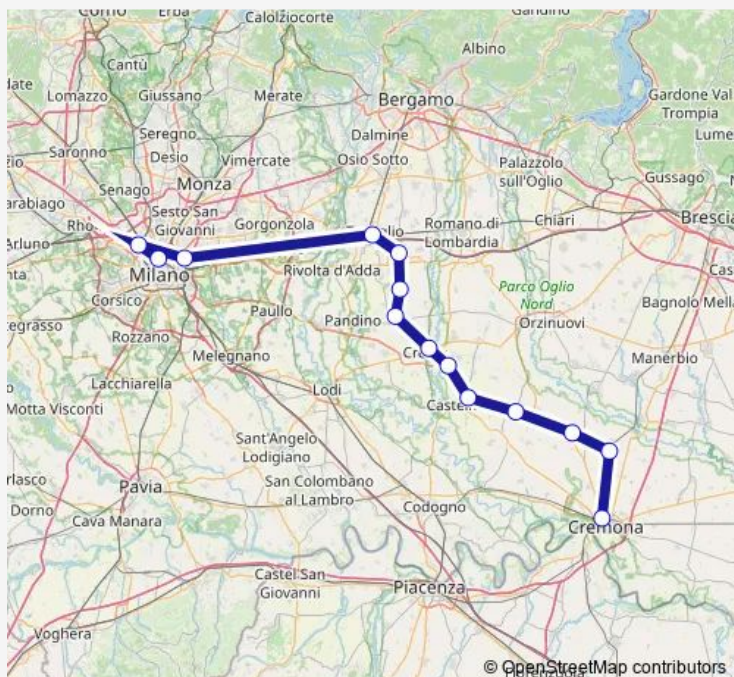

Treviglio

Milano Lambrate

Milano Certosa

**Route schedule**

Cremona — Milano Certosa

Monday 06:04

Tuesday 06:04

Wednesday 06:04

Thursday 06:04

Friday 06:04

Saturday —

Sunday —

**Route info**

Direction: Cremona

Stops: 13

Trip Duration: 1 hour 53 min

**R6 — Cremona-Treviglio**

## Direction

Cremona — Milano Porta Garibaldi

14 stops

[Open route schedule](#)

Cremona

Olmeneta

Casalbuttano

Soresina