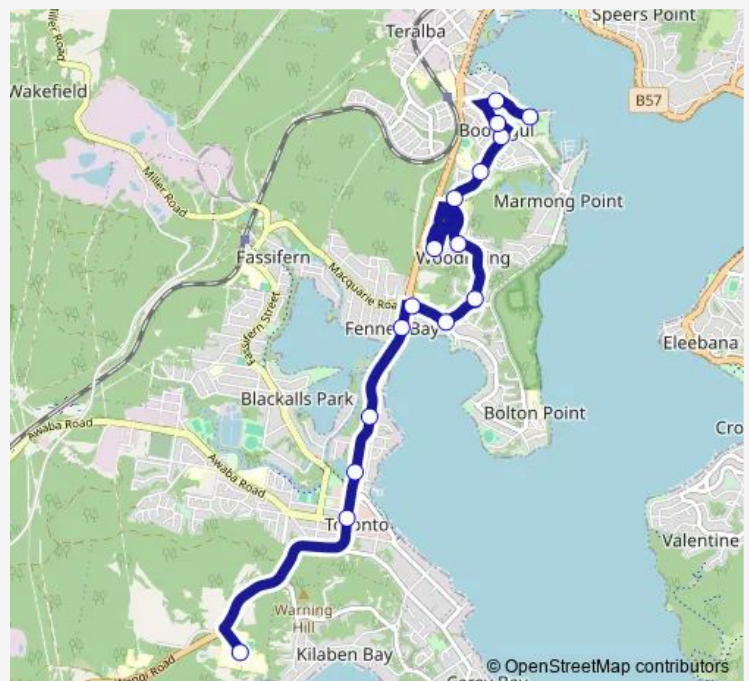

Cary St At The Boulevarde

Cary St Opp Toronto Public School

Anzac Pde Opp Harris St

Main Rd After Ottys Lane

Fennell Bay Public School, Bay Rd

Bolton Point Park, Bay Rd

Enterprise Way At Willai St

Enterprise Way At Southern Cross Dr

Advance Dr At Freemantle Dr (Hail And Ride)

Hayden Brook Rd After Vim Cl

Hayden Brook Rd After Merriwa St

Hayden Brook Rd At Ranclaud St

Marmong St Opp Five Island School

Rens St Before First St

First St Opp Lake Macquarie High School

Route schedule

St Josephs Primary School, Kilaben Bay — First St Opp Lake Macquarie High School

Monday	15:00
Tuesday	15:00
Wednesday	15:00
Thursday	15:00
Friday	15:00
Saturday	—
Sunday	—

Route info

Direction: St Josephs Primary School, Kilaben Bay

Stops: 16

Trip Duration: 0 hour 29 min

6401 — St Josephs PS to Booragul

6401 School Bus time schedules and route maps are available in an offline PDF at busmaps.com. Use the busmaps.com website to see live bus times, train schedule or subway schedule, and step-by-step directions for all public transit in Newcastle