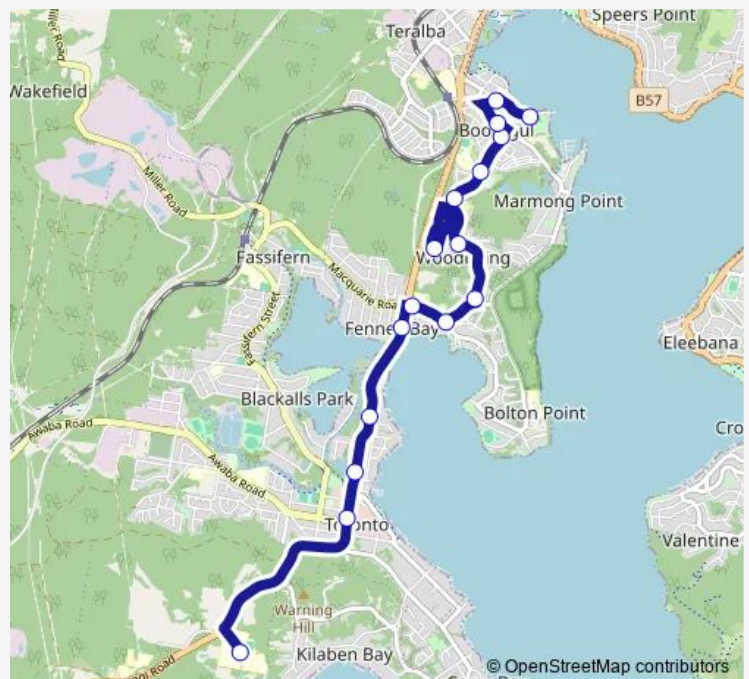

Cary St At The Boulevarde

Cary St Opp Toronto Public School

Anzac Pde Opp Harris St

Main Rd After Ottys Lane

Fennell Bay Public School, Bay Rd

Bolton Point Park, Bay Rd

Enterprise Way At Willai St

Enterprise Way At Southern Cross Dr

Advance Dr At Freemantle Dr (Hail And Ride)

Hayden Brook Rd After Vim Cl

Hayden Brook Rd After Merriwa St

Hayden Brook Rd At Ranclaud St

Marmong St Opp Five Island School

Rens St Before First St

First St Opp Lake Macquarie High School

Route schedule

St Josephs Primary School, Kilaben Bay — First St Opp Lake Macquarie High School

Monday	15:00
Tuesday	15:00
Wednesday	15:00
Thursday	15:00
Friday	15:00
Saturday	—
Sunday	—

Route info

Direction: St Josephs Primary School, Kilaben Bay

Stops: 16

Trip Duration: 0 hour 29 min

6401 — St Josephs PS to Booragul

6401 School Bus time schedules and route maps are available in an offline PDF at busmaps.com. Use the busmaps.com website to see live bus times, train schedule or subway schedule, and step-by-step directions for all public transit in Newcastle