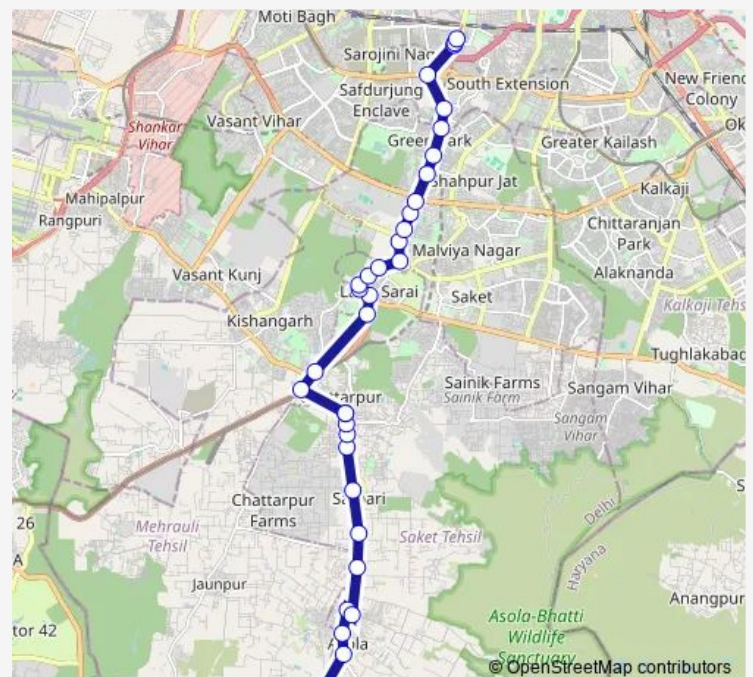

Thursday 06:05-22:55

Friday 06:05-22:55

Saturday 06:05-22:55

Sunday 06:05-22:55

Route info

Direction: dera village

Stops: 34

Trip Duration: 1 hour 13 min

516down

BusMaps

PTS (Geetanjali Enclave)

Mmtc / Adhchini Village

Adhchini Village

Mothers International School

IIT Gate

Padmani Enclave