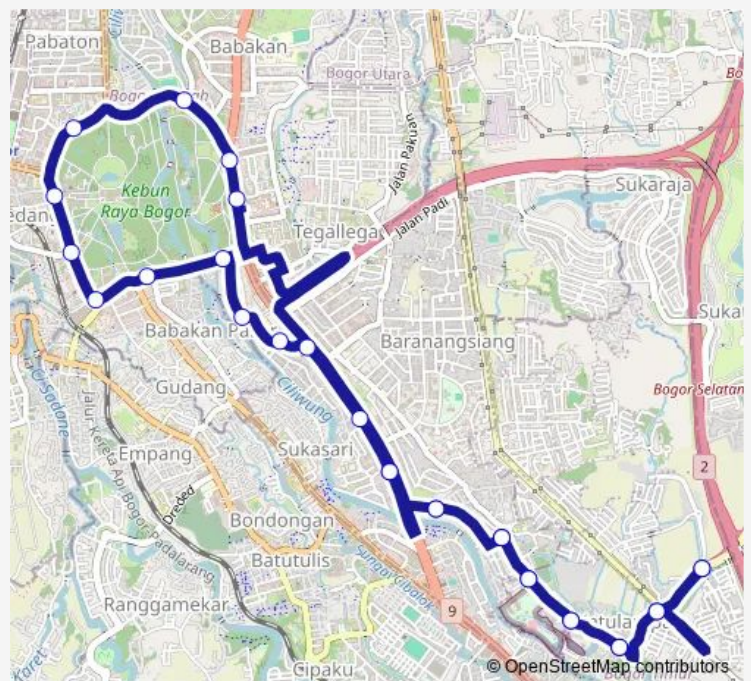

Direction

Kompleks Mutiara Bogor Raya — Kompleks Mutiara Bogor Raya

29 stops

[Open route schedule](#)

Kompleks Mutiara Bogor Raya

warkop Tampomas

Gg. Pemuda

Arief Dental

Saturday 00:00-23:40

Sunday 00:00-23:40

Route info

Direction: Kompleks Mutiara Bogor Raya

Stops: 29

Trip Duration: 0 hour 28 min

AK-13

Kesatuan

Jl. Durian Raya

Bantar Kemang

Nur Grosir Beras

Arief Dental

Gg. Pemuda

warkop Tampomas

Kompleks Mutiara Bogor Raya

AK-13 Bus time schedules and route maps are available in an offline PDF at busmaps.com. Use the busmaps.com website to see live bus times, train schedule or subway schedule, and step-by-step directions for all public transit in Cibinong