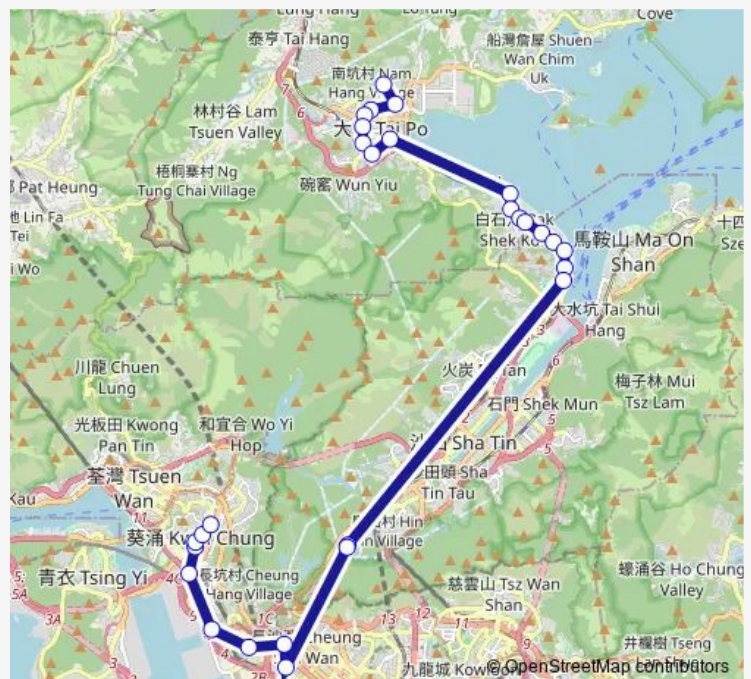

[Ctb] PAK Shek KOK Substation, Chong SAN Road

[Ctb] Providence Bay, Chong SAN Road

[Ctb] ST Martin, Chong SAN Road

Route schedule

[Kmb] FU TIP BUS Terminus — [Kmb] Kwai Hing Station

Monday	07:15
Tuesday	07:15
Wednesday	07:15
Thursday	07:15
Friday	07:15
Saturday	07:15
Sunday	—

Route info

Direction: [Kmb] FU TIP BUS Terminus

Stops: 28

Trip Duration: 1 hour 15 min

272P — TAI PO (FU Heng) - Kwai Hing Station

[Ctb] Solaria, Chong SAN Road[[Kmb] Chong SAN Road][Lwb] Chong SAN Road

[Ctb] FO YIN Road, Chong SAN Road[[Kmb] FO YIN Road][Lwb] FO YIN Road

[Ctb] Hong Kong Science Park Phase 1, Chong SAN Road[[Kmb] Science Park (Phase 1)][Lwb] Science Park (Phase 1)

[Ctb] Hong Kong Institute OF Biotechnology, Science Park Road[[Kmb] Hong Kong Institute OF Biotechnology][Lwb] Hong Kong Institute OF Biotechnology