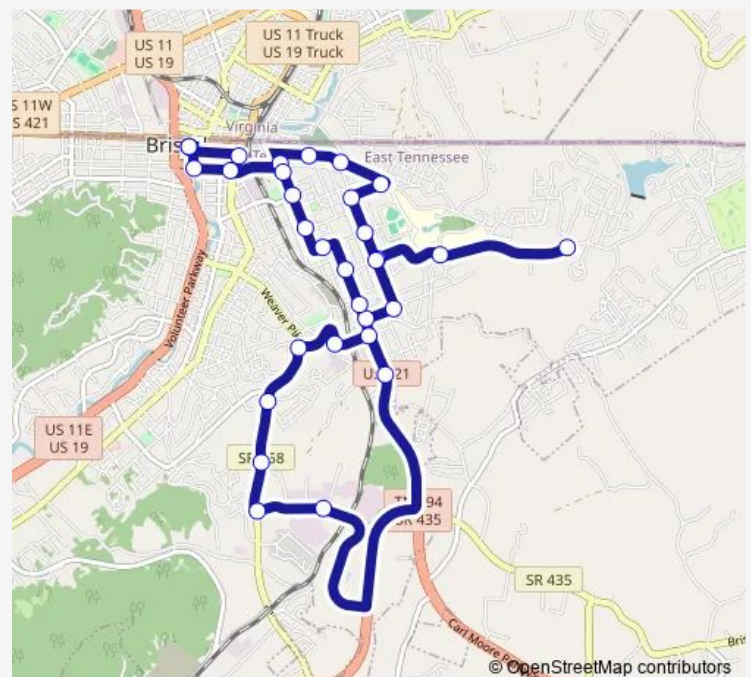

Georgia Ave & Beechwood Dr

Virginia Ave & Beechwood Dr

Virginia Ave & Willow St

Industrial Drive

Industrial Dr & Weaver Pike

Weaver Pike & Cunningham Rd

Weaver Pike & Cedar Valley Rd

Weaver Pike & 5th St

Blackley Rd & Hazelwood St

Route schedule

Downtown Transfer Center — Downtown Transfer Center

Monday 08:15-15:15

Tuesday 08:15-15:15

Wednesday 08:15-15:15

Thursday 08:15-15:15

Friday 08:15-15:15

Saturday —

Sunday —

Route info

Direction: Downtown Transfer Center

Stops: 31

Trip Duration: 0 hour 45 min

■ Penn-Hickory

Hazelwood St & Virginia Ave

Food City (Virginia Ave)

Virginia Ave & E Cedar St

Maple St & Kentucky Ave

Pennsylvania Ave & Cypress St

Pennsylvania Ave & Ash St

Pennsylvania Ave & Anderson St

Anderson St & MLK Jr Blvd

Anderson St & 8th St