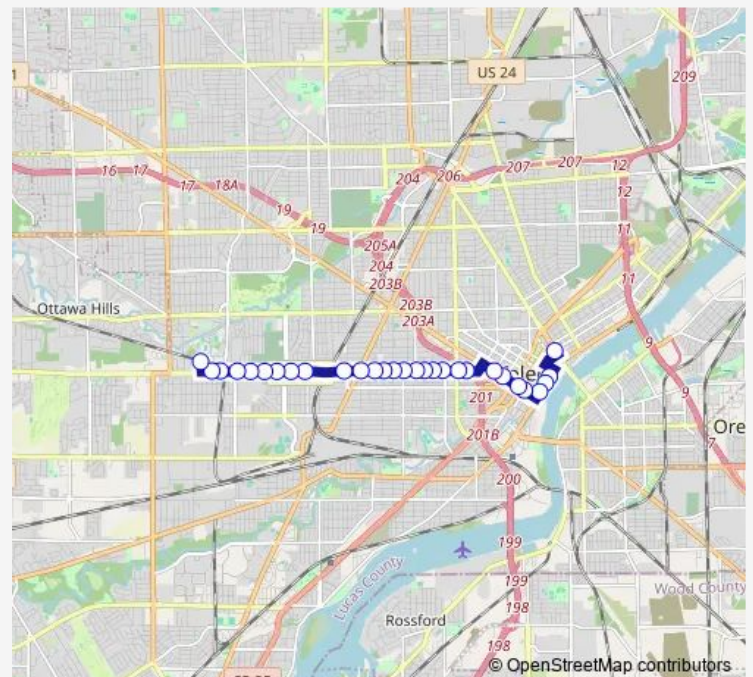

Dorr & Detroit Ne

Dorr & Smead Nw

Dorr & Waverly Ne

Route schedule

Cherry & Superior NW (Cherry Side) — UT Transit Center

Monday 06:30-21:30

Tuesday 06:30-21:30

Wednesday 06:30-21:30

Thursday 06:30-21:30

Friday 06:30-21:30

Saturday —

Sunday —

Route info

Direction: Cherry & Superior NW (Cherry Side)

Stops: 29

Trip Duration: 0 hour 22 min

UT Transit Center

Direction

UT Transit Center — Cherry & Superior NW (Cherry Side)

30 stops

[Open route schedule](#)

UT Transit Center

Dorr & Bowlus Se

Dorr & Fairlawn Sw

Direction: UT Transit Center

Stops: 30

Trip Duration: 0 hour 21 min

Monroe & Ontario Sw

Monroe & Huron Se

Summit & Jefferson Sw

Summit & Adams Sw

Cherry & Superior NW (Cherry Side)