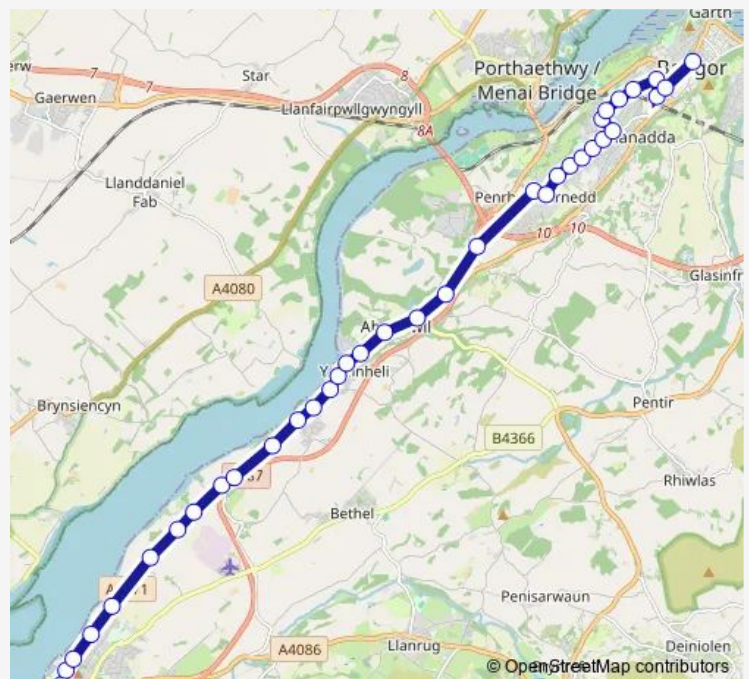

Bus 5C Bangor - Caernarfon

[Go to website](#)

Direction

Llandegai Industrial Estate — Caernarfon Bus Station Stand A

51 stops

[Open route schedule](#)

Llandegai Industrial Estate

Amlogsgfa

Maesgeirchen Entrance

Glan Traeth

Pen y bryn

Nelson

Depot

Bangor Leisure Centre

Nantygro

Penuel Church

Bangor Bus Station Stand B

Ffordd Deiniol

Farrar Road

Bangor Railway Station H

Morrisons

Llys Tryfan

Canolfan Hamdden

Coleg Menai

Swyddfa'r Post Office

Ffordd Belmont

Ffordd Penrhos

Route schedule

Llandegai Industrial Estate — Caernarfon Bus Station Stand A

Monday 05:10-22:50

Tuesday 05:10-22:50

Wednesday 05:10-22:50

Thursday 05:10-22:50

Friday 05:10-22:50

Saturday 05:10-22:50

Sunday 07:59-22:29

Route info

Direction: Llandegai Industrial Estate

Stops: 51

Trip Duration: 0 hour 47 min

5C — Bangor - Caernarfon