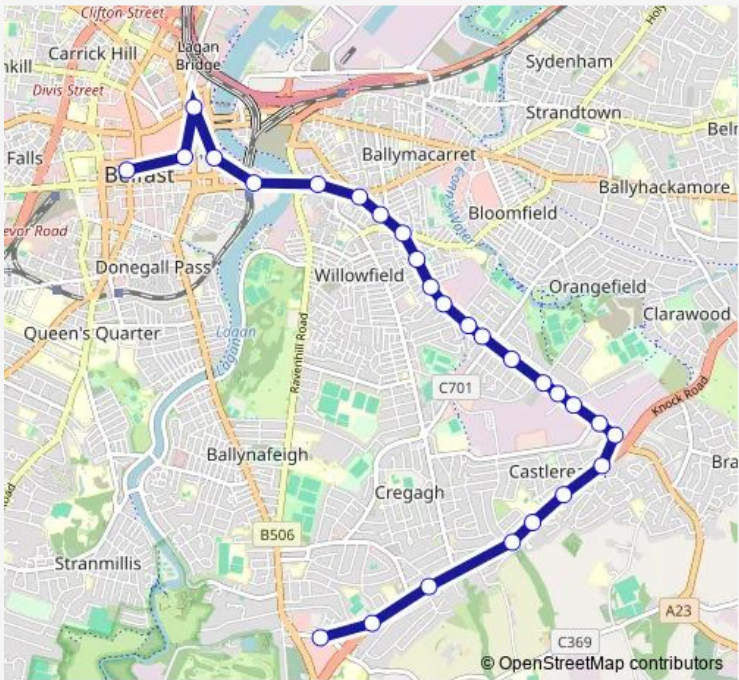

Bus 5C Forestside - City Centre

[Go to website](#)

Direction
 Four Winds — Donegall Square West
 35 stops
[Open route schedule](#)

- Four Winds
- Four Winds Park
- Glenholm
- Colby Park
- Glendale
- Mount Oriel
- Breda Park
- Forster Green
- Forestside
- Foresthill View
- Forster Green
- Knockbreda High School
- Rosetta Road
- St Finnians Church
- Stirling Avenue
- Rochester Road
- Clonduff Drive
- Carncaver Road
- Clonduff
- Montgomery Road
- Marshalls Road

Route info
 Direction: Four Winds
 Stops: 35
 Trip Duration: 0 hour 36 min

5C — Forestside - City Centre BusMaps

Orangefield Crescent

Trigo Parade

Ladas Drive

Loopland

Ardgowan Street

Clara Street

Lanyon Place [bus stop]

Albert Bridge

Castlereagh Street Junction

Paxton Street

John Long's Corner

Clara Street

Channing Street

Loopland

Tuesday 07:30-16:36

Wednesday 07:30-16:36

Thursday 07:30-16:36

Friday 07:30-16:36

Saturday —

Sunday —

Route info

Direction: Donegall Square West