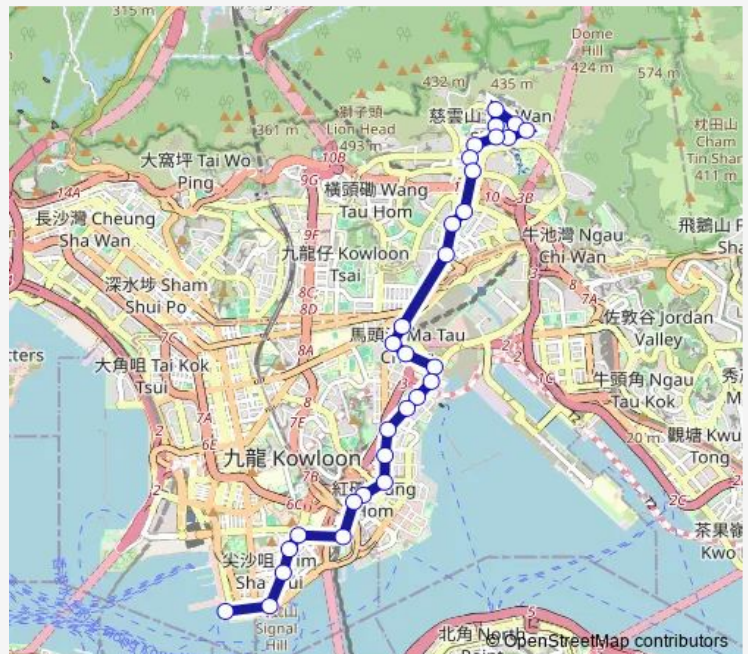

[Ctb] Choi Hung Road Playground, Choi Hung Road → [Kmb+Ctb] Choi Hung Road Playground /
 Choi Hung Road Playground, Choi Hung Road → [Kmb] Choi Hung Road Playground

[Ctb] Ning Yuen Street, Choi Hung Road → [Kmb+Ctb] Ning Yuen Street, SAN PO Kong /
 Ning Yuen Street, Choi Hung Road → [Kmb] Ning Yuen Street, SAN PO Kong

[Kmb] Kowloon City BBI - Sung Wong TOI Park

Route schedule

[Ctb] TSZ WAN Shan (Central) → [Kmb+Ctb] TSZ WAN Shan (Central) BUS Terminus /
 Tsz WAN Shan (Central) → [Kmb] TSZ WAN Shan (Central) BUS Terminus — [Ctb] Tsim SHA Tsui (Star Ferry) → [Kmb] Star Ferry

Monday	05:30-17:40
Tuesday	05:30-17:40
Wednesday	05:30-17:40
Thursday	05:30-17:40
Friday	05:30-17:40
Saturday	05:30-22:40
Sunday	05:30-20:40

Route info

Direction: [Ctb] TSZ WAN Shan (Central) → [Kmb+Ctb] TSZ WAN Shan (Central) BUS Terminus /
 Tsz WAN Shan (Central) → [Kmb] TSZ WAN Shan (Central) BUS Terminus

Stops: 30

Trip Duration: 1 hour 1 min

■ 5C — TSZ WAN Shan (Central) - Star Ferry

[Kmb+Ctb] Sung Wong TOI Road/
Sung Wong TOI Road, MA TAU Chung Road[[Kmb] Sung Wong TOI Road

[Ctb] PAK TAI Street, MOK Cheong Street[[Kmb+Ctb] PAK TAI Street/
Pak TAI Street, MOK Cheong Street[[Kmb] PAK TAI Street