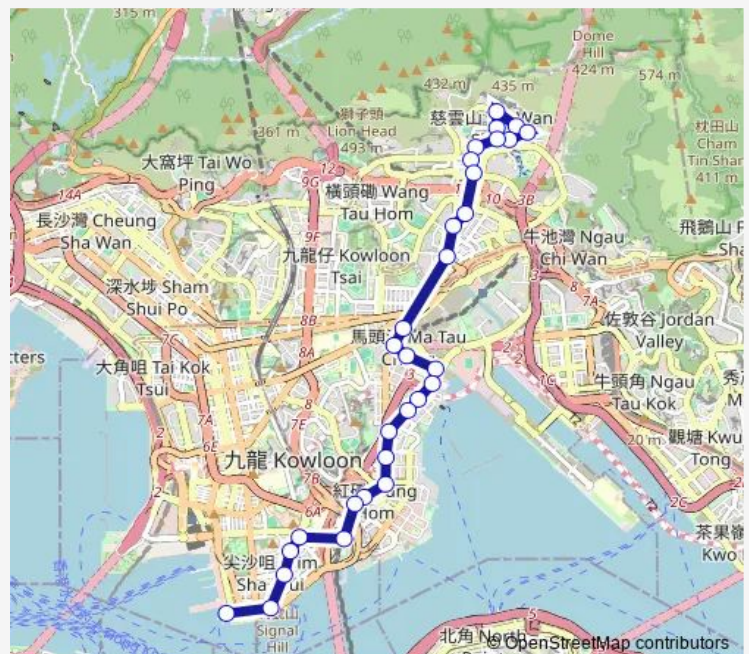

[Ctb] Choi Hung Road Playground, Choi Hung Road → [Kmb+Ctb] Choi Hung Road Playground /
 Choi Hung Road Playground, Choi Hung Road → [Kmb] Choi Hung Road Playground

[Ctb] Ning Yuen Street, Choi Hung Road → [Kmb+Ctb] Ning Yuen Street, SAN PO Kong /
 Ning Yuen Street, Choi Hung Road → [Kmb] Ning Yuen Street, SAN PO Kong

Route schedule

[Ctb] TSZ WAN Shan (Central) → [Kmb+Ctb] TSZ WAN Shan (Central) BUS Terminus /
 Tsz WAN Shan (Central) → [Kmb] TSZ WAN Shan (Central) BUS Terminus — [Ctb] Tsim SHA Tsui (Star Ferry) → [Kmb] Star Ferry

Monday	05:30-17:40
Tuesday	05:30-17:40
Wednesday	05:30-17:40
Thursday	05:30-17:40
Friday	05:30-17:40
Saturday	05:30-22:40
Sunday	05:30-20:40

Route info

Direction: [Ctb] TSZ WAN Shan (Central) → [Kmb+Ctb] TSZ WAN Shan (Central) BUS Terminus /
 Tsz WAN Shan (Central) → [Kmb] TSZ WAN Shan (Central) BUS Terminus

Stops: 30

Trip Duration: 0 hour 57 min

[Kmb] Kowloon City BBI - Sung Wong TOI Park

[Kmb+Ctb] Sung Wong TOI Road/
Sung Wong TOI Road, MA TAU Chung Road|[Kmb] Sung Wong TOI Road

[Ctb] PAK TAI Street, MOK Cheong Street|[Kmb+Ctb] PAK TAI Street/
Pak TAI Street, MOK Cheong Street|[Kmb] PAK TAI Street