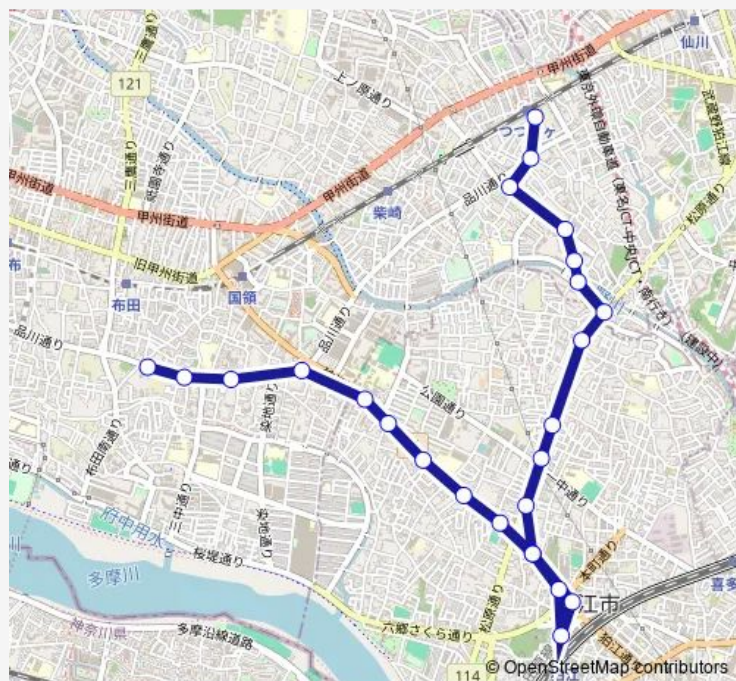

慈恵第三病院

Route schedule

つつじヶ丘駅南口 — 調布車庫前

Monday 22:16-22:17

Tuesday 22:17

Wednesday 22:16-22:17

Thursday 22:16-22:17

Friday 22:17

Saturday 22:16

Sunday 22:16

Route info

Direction: つつじヶ丘駅南口

Stops: 25

Trip Duration: 0 hour 26 min

国領八丁目

国領七丁目

調布第二小学校

調布車庫前

丘 3 1-庫 Bus time schedules and route maps are available in an offline PDF at busmaps.com. Use the busmaps.com website to see live bus times, train schedule or subway schedule, and step-by-step directions for all public transit in Komae