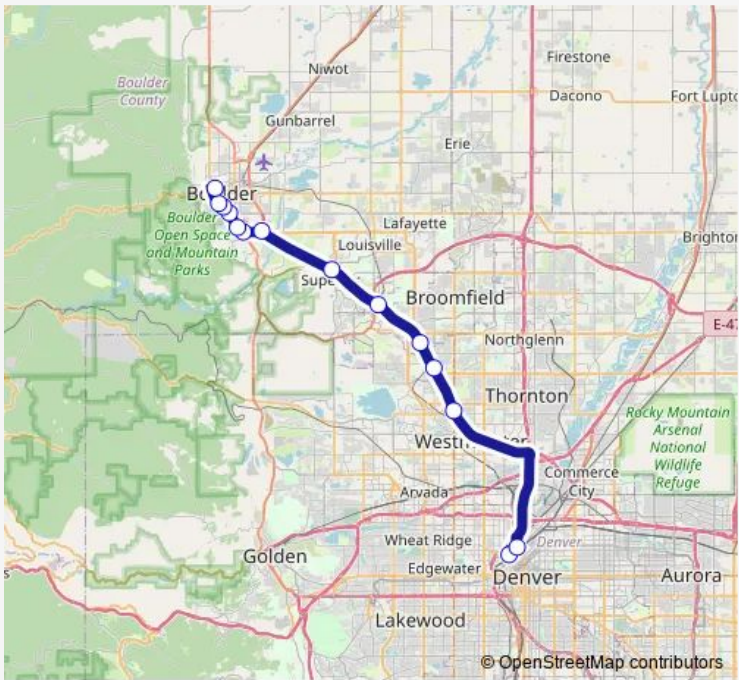

[Go to website](#)

Direction
 Downtown Boulder Station Gate 1 — Union Station Gate B17

13 stops

[Open route schedule](#)

- Downtown Boulder Station Gate 1
- Broadway & Euclid Ave
- Broadway & 20th St
- Broadway & Baseline Rd
- S Broadway & Dartmouth Ave
- Table Mesa Dr & 39th St
- US 36 & Table Mesa Station Gate A
- US 36 & Mccaslin Station Gate A
- US 36 & Flatiron Station Gate D
- US 36 & Broomfield Station Gate K
- US 36 & Church Ranch Station Gate A
- US 36 & Sheridan Station Gate C
- Union Station Gate B17

Route schedule
 Downtown Boulder Station Gate 1 — Union Station Gate B17

Monday	—
Tuesday	—
Wednesday	—
Thursday	—
Friday	—
Saturday	—
Sunday	23:00

Route info

Direction: Downtown Boulder Station Gate 1

Stops: 13

Trip Duration: 0 hour 48 min

Direction

Downtown Boulder Station Gate 1 — Union Station

13 stops

[Open route schedule](#)

Downtown Boulder Station Gate 1

Broadway & Euclid Ave

Broadway & 20th St

Broadway & Baseline Rd

S Broadway & Dartmouth Ave

Table Mesa Dr & 39th St

US 36 & Table Mesa Station Gate A

US 36 & Mccaslin Station Gate A

US 36 & Flatiron Station Gate D

US 36 & Broomfield Station Gate K

US 36 & Church Ranch Station Gate A