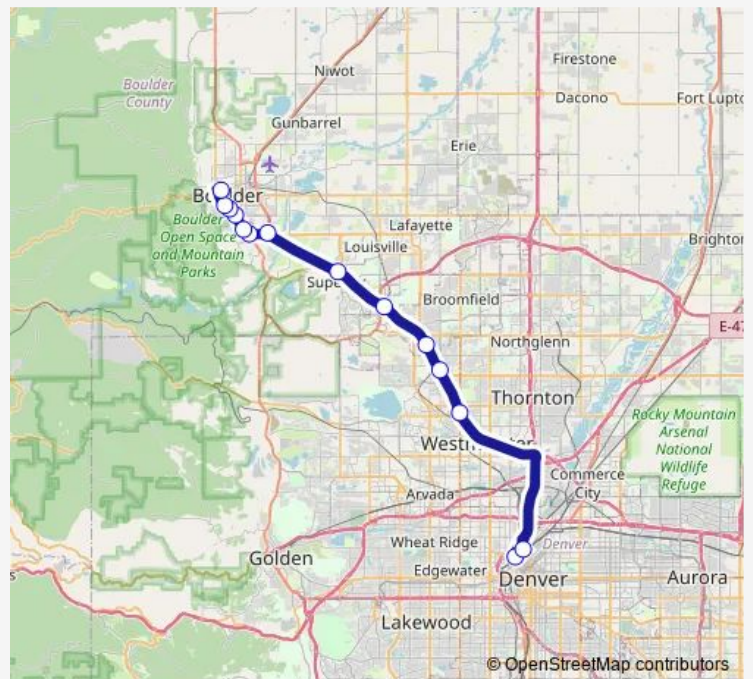

Bus FF1 Flatiron Flyer

[Go to website](#)

Direction

Downtown Boulder Station Gate 1 — Union Station Gate B17

13 stops

[Open route schedule](#)

- Downtown Boulder Station Gate 1
- Broadway & Euclid Ave
- Broadway & 20th St
- Broadway & Baseline Rd
- S Broadway & Dartmouth Ave
- Table Mesa Dr & 39th St
- US 36 & Table Mesa Station Gate A
- US 36 & Mccaslin Station Gate A
- US 36 & Flatiron Station Gate D
- US 36 & Broomfield Station Gate K
- US 36 & Church Ranch Station Gate A
- US 36 & Sheridan Station Gate C
- Union Station Gate B17

Route schedule

Downtown Boulder Station Gate 1 — Union Station Gate B17

Monday	—
Tuesday	—
Wednesday	—
Thursday	—
Friday	—
Saturday	—
Sunday	23:00

Route info

Direction: Downtown Boulder Station Gate 1

Stops: 13

Trip Duration: 0 hour 48 min

■ FF1 — Flatiron Flyer

Direction

Downtown Boulder Station Gate 1 — Union Station

13 stops

[Open route schedule](#)

Downtown Boulder Station Gate 1

Broadway & Euclid Ave

Broadway & 20th St

Broadway & Baseline Rd

S Broadway & Dartmouth Ave

Table Mesa Dr & 39th St

US 36 & Table Mesa Station Gate A

US 36 & Mccaslin Station Gate A

US 36 & Flatiron Station Gate D

US 36 & Broomfield Station Gate K