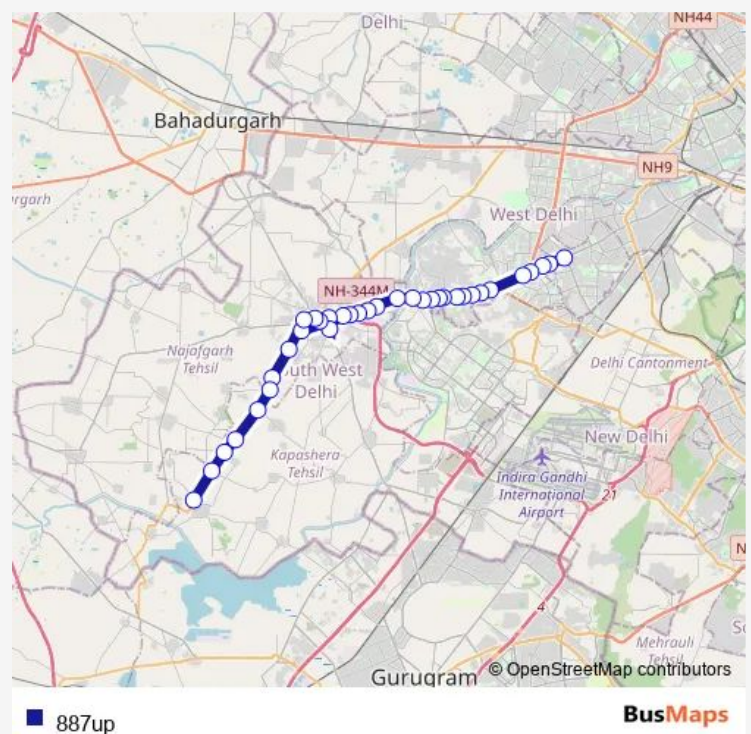

### Direction

Tilak Nagar Terminal — Ghuman Hera More / Shikarpur Crossing

35 stops

[Open route schedule](#)

Tilak Nagar Terminal

Janak Puri Check Post

Janakpuri East Metro Station/ Nangli Zalib

Janak Puri District Centre

### Route schedule

Tilak Nagar Terminal — Ghuman Hera More / Shikarpur Crossing

Monday 06:00-18:25

Tuesday 06:00-18:25

Wednesday 06:00-18:25

Thursday 06:00-18:25

Friday 06:00-18:25

Saturday 06:00-18:25

### Route info

Direction: Tilak Nagar Terminal

Stops: 35

Trip Duration: 2 hour 0 min

■ 887up

Tuda Mandi

Najafgarh Delhi Gate

Chawla Stand Najafgarh