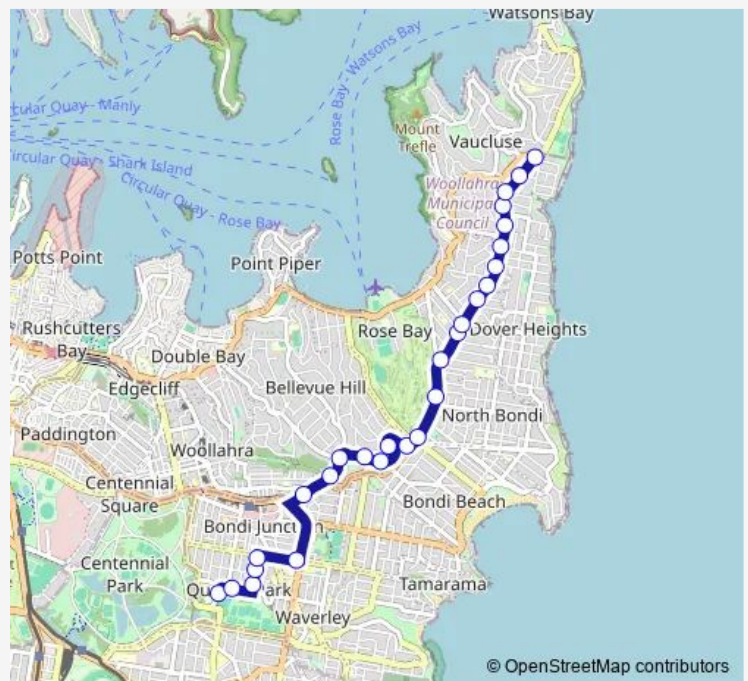

South Head Cemetery, Old South Head Rd — Moriah College, Queens Park Rd

|           |             |
|-----------|-------------|
| Monday    | 07:09-07:16 |
| Tuesday   | 07:09-07:16 |
| Wednesday | 07:09-07:16 |
| Thursday  | 07:09-07:16 |
| Friday    | 07:09-07:16 |
| Saturday  | —           |
| Sunday    | —           |

**Route info**

Direction: South Head Cemetery, Old South Head Rd

Stops: 28

Trip Duration: 0 hour 28 min

Victoria Rd At Old South Head Rd

Old South Head Rd At Paul St

Newland St At Birrell St

Bourke St After Birrell St

## Direction

Moriah College, Baronga Av — Old South Head Rd Opp South Head Cemetery

27 stops

[Open route schedule](#)

Moriah College, Baronga Av

Queens Park Rd Opp Queens Park

Bourke St Opp Arnold St

Bourke St After Cuthbert St

## Route info

Direction: Moriah College, Baronga Av

Stops: 27

Trip Duration: 0 hour 33 min

Old South Head Rd At Billong Av

Old South Head Rd At Laguna St

Old South Head Rd Opp South Head Cemetery

706e School Bus time schedules and route maps are available in an offline PDF at [busmaps.com](https://busmaps.com). Use the [busmaps.com](https://busmaps.com) website to see live bus times, train schedule or subway schedule, and step-by-step directions for all public transit in Sydney