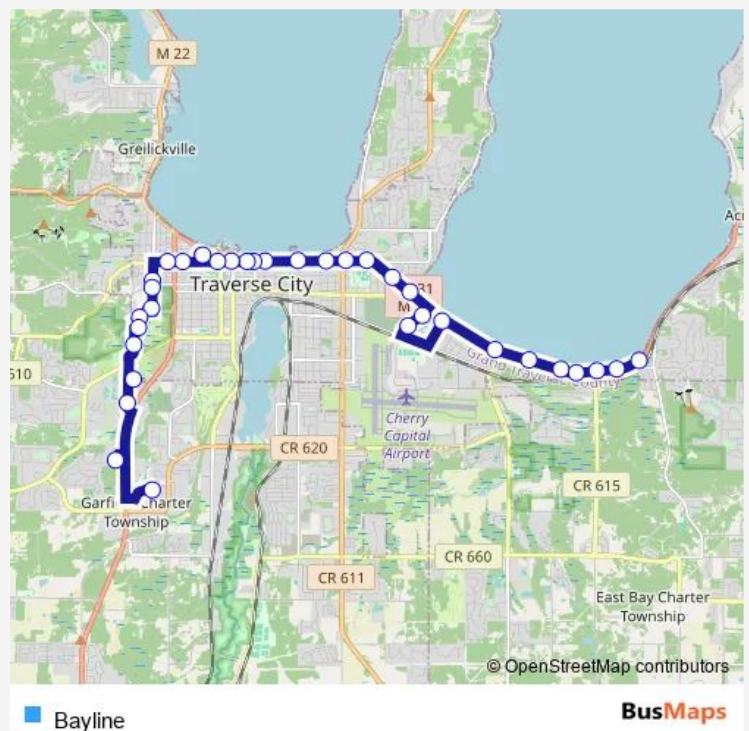

US-31 Economy Inn

TC State Park at Footbridge (Westbound)

US-31 at 3 Mile Rd

Tom's East Bay (Bayline)

Airport Access & Indian Trail Blvd

Airport Access (Mchc)

Munson Ave and 8th St (Westbound)

East Front & Davis Street

E. Front at Milliken (NMC : Westbound)

E. Front at Garfield

East Front & Rose Street

E. Front at Barlow (Hagerty Center)

Front St @ Wellington

Front & Boardman

Front St @ Park St

Front St @ Cass

W Front St @ Record Eagle (Route 1)

Route schedule

US-31 Woodland Furniture — Grand Traverse Mall
(1,5,12,Bayline)

Monday	06:00-19:43
Tuesday	06:00-19:43
Wednesday	06:00-19:43
Thursday	06:00-19:43
Friday	06:00-19:43
Saturday	06:00-19:43
Sunday	07:00

Route info

Direction: US-31 Woodland Furniture

Stops: 34

Trip Duration: 0 hour 40 min

Downtown Hall St Transfer Station

W. Front at Maple (Westbound)

W. Front at Cedar St. (Ace Hardware)

Elmwood at 6th