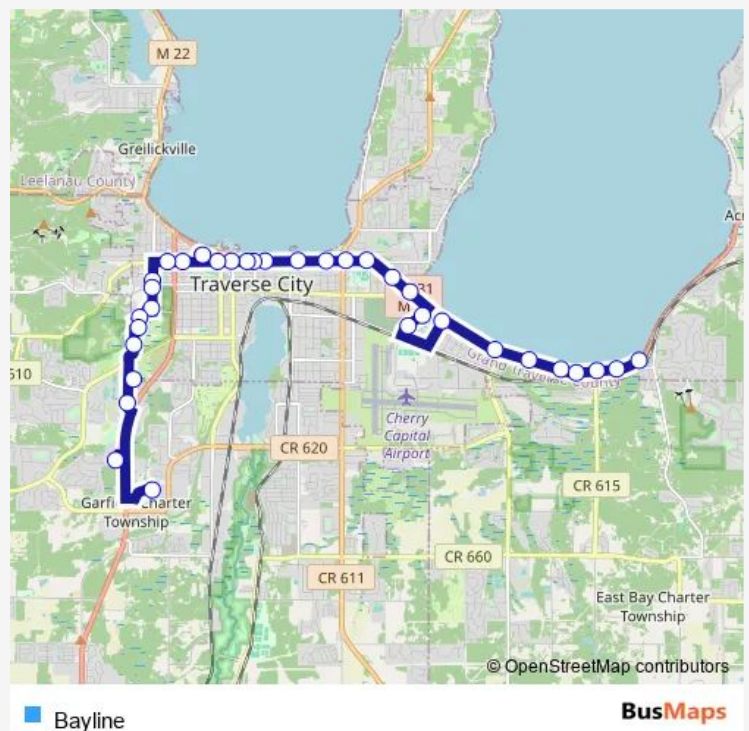

US-31 Economy Inn

TC State Park at Footbridge (Westbound)

US-31 at 3 Mile Rd

Tom's East Bay (Bayline)

Airport Access & Indian Trail Blvd

Airport Access (Mchc)

Munson Ave and 8th St (Westbound)

East Front & Davis Street

W Front St @ Record Eagle (Route 1)

Route schedule

US-31 Woodland Furniture — Grand Traverse Mall
(1,5,12,Bayline)

Monday	06:00-19:43
Tuesday	06:00-19:43
Wednesday	06:00-19:43
Thursday	06:00-19:43
Friday	06:00-19:43
Saturday	06:00-19:43
Sunday	07:00

Route info

Direction: US-31 Woodland Furniture

Stops: 34

Trip Duration: 0 hour 40 min

Bayline

Downtown Hall St Transfer Station

W. Front at Maple (Westbound)

W. Front at Cedar St. (Ace Hardware)

TC State Park @ Footbridge (Outbound)

US-31 at Economy Inn (Outbound)

US-31 & Pirates Cove

US-31 at Four Mile Road

US-31 Woodland Furniture

Bayline Bus time schedules and route maps are available in an offline PDF at busmaps.com. Use the busmaps.com website to see live bus times, train schedule or subway schedule, and step-by-step directions for all public transit in Traverse City