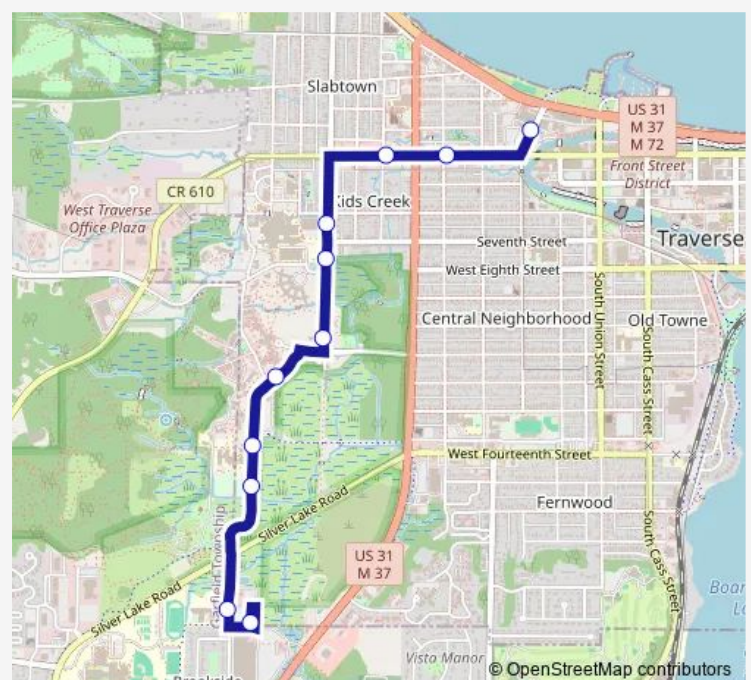

Munson Ave at East Bay Flats

Munson Ave at 8th St (Mhc)

Tom's East Bay (Eastbound)

Parsons Rd at Aero Park

Aero-Park / Career Tech Center

Aero Park at Three Mile Rd

NMC Aero Park Campus

Route schedule

Route info

Direction: Hall St. Transfer at Lot X Eastbound

Stops: 17

Trip Duration: 0 hour 18 min

Direction

Woodland Creek Park-n-Ride — Hall St. Transfer at Lot X Eastbound

23 stops

[Open route schedule](#)

Woodland Creek Park-n-Ride

US-31 at Pointes North (Westbound)

US-31 at Four Mile Rd (Westbound)

US-31 Sugar Beach (Westbound)

US-31 at Grand Beach (Westbound)

US-31 at Traverse City State Park (Westbound)

US-31 at Three Mile Rd (Westbound)

Wednesday 07:00-22:00

Thursday 07:00-22:00

Friday 07:00-22:00

Saturday 07:00-22:00

Sunday 09:00-20:30

Route info

Direction: Hall St. Transfer Station - Westbound

Stops: 11