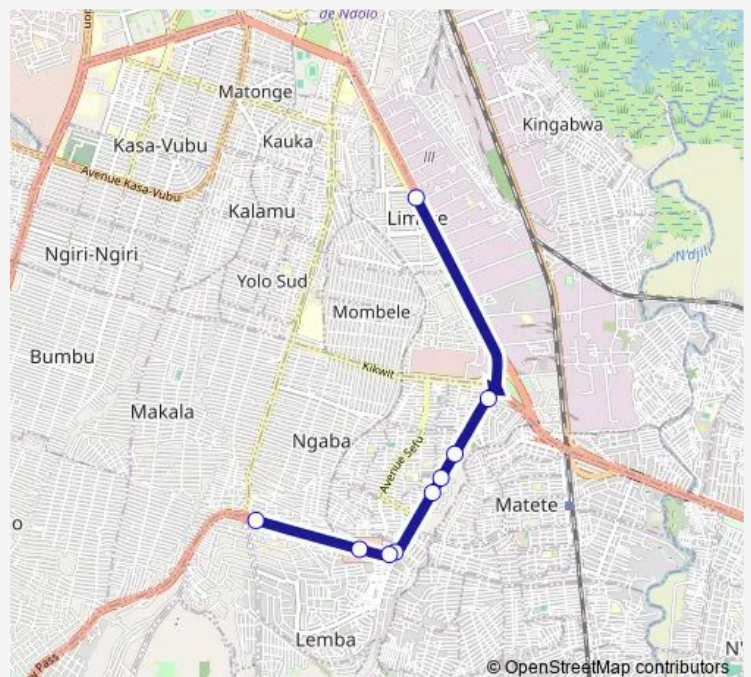

Bus Limete 7ieme Rue_ TO _ Rond Point Ngaba

[Go to website](#)

Direction

unknown — unknown

9 stops

[Open route schedule](#)

unknown

Unknown

Route info

Direction: unknown

Stops: 9

Trip Duration: 0 hour 20 min

■ Limete 7ieme Rue_ TO _ Rond Point Ngaba

Direction

Unknown — unknown

8 stops

[Open route schedule](#)

Unknown

unknown

Inconnu

Inconnu

unknown

unknown

12eme rue limete

Saturday —

Sunday —

Route info

Direction: Unknown

Stops: 8

Trip Duration: 0 hour 20 min

Direction

unknown — unknown