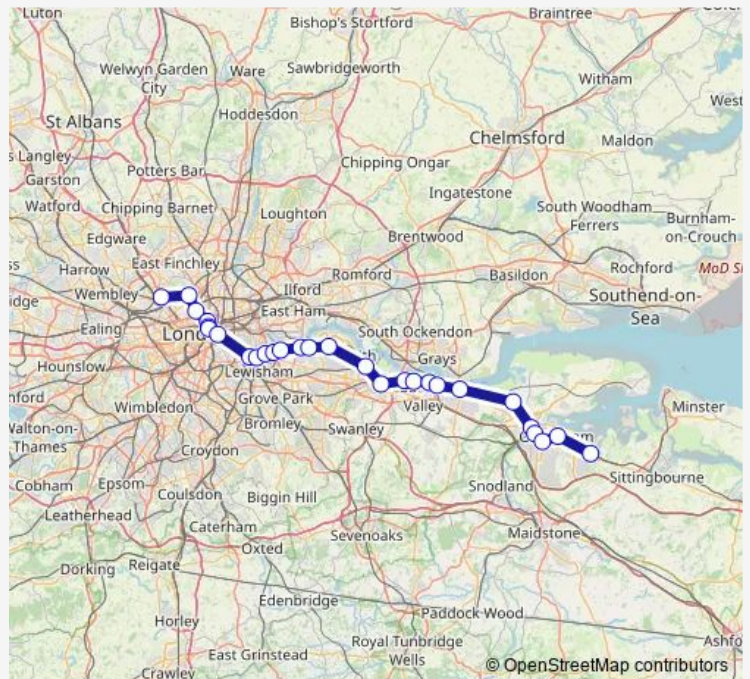

Rail TI:Whp->Rai TL train service from WHP to Rai

[Go to website](#)

Direction

West Hampstead Thameslink — Rainham (Kent)

28 stops

[Open route schedule](#)

West Hampstead Thameslink

Kentish Town

Greenhithe for Bluewater

Swanscombe

Northfleet

Route schedule

West Hampstead Thameslink — Rainham (Kent)

Monday 05:20-06:21

Tuesday 05:20-06:21

Wednesday 05:20-06:21

Thursday 05:20-06:21

Friday 05:20-06:21

Saturday 05:22-07:22

Sunday 09:20-09:50

Route info

Direction: West Hampstead Thameslink

Stops: 28

Trip Duration: 1 hour 49 min

TI:Whp->Rai — TL train service from WHP to Rai

Gravesend

Higham

Strood

Rochester

Chatham

Gillingham (Kent)

Rainham (Kent)