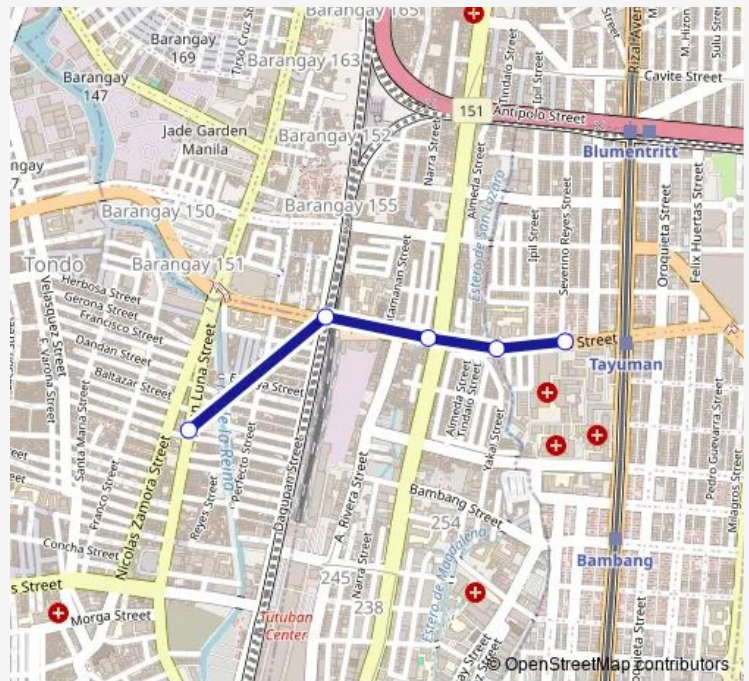

Bus Tayuman LRT Pilapil

[Go to website](#)

Direction

Jose Corazon de Jesus Elementary School, Juan Luma, Manila — Tayuman Road / Serverino Reyes, Manila

5 stops

[Open route schedule](#)

Jose Corazon de Jesus Elementary School, Juan Luma, Manila

Tayuman Road, Manila City

Jose Abad Santos Avenue / Tayuman Road, Quezon City

Tayuman Road, Manila

Tayuman Road / Serverino Reyes, Manila

Route schedule

Jose Corazon de Jesus Elementary School, Juan Luma, Manila — Tayuman Road / Serverino Reyes, Manila

Monday	00:00
Tuesday	00:00
Wednesday	00:00
Thursday	00:00
Friday	00:00
Saturday	00:00
Sunday	00:00

Route info

Direction: Jose Corazon de Jesus Elementary School, Juan Luma, Manila

Stops: 5

Trip Duration: 0 hour 6 min