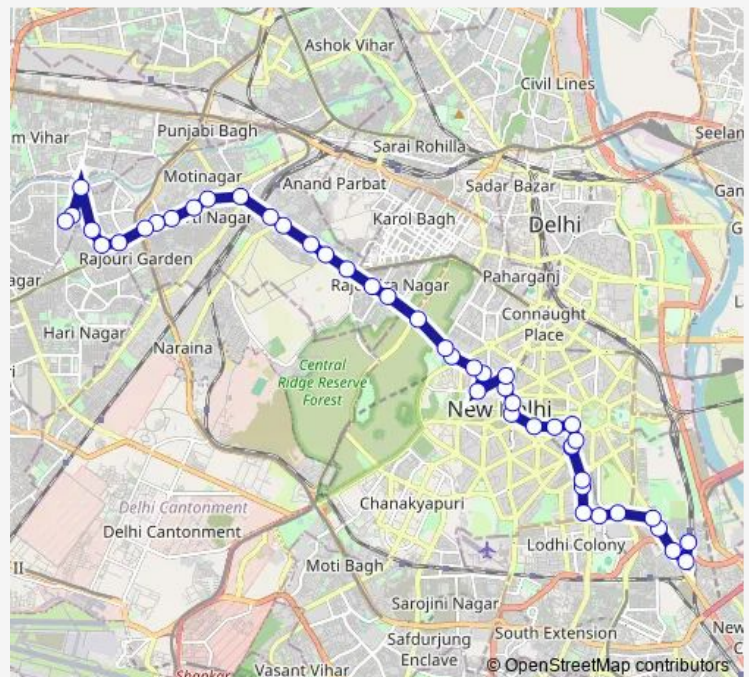

Thursday 07:25-21:55

Friday 07:25-21:55

Saturday 07:25-21:55

Sunday 07:25-21:55

Route info

Direction: Nizamuddin Railway Station

Stops: 45

Trip Duration: 1 hour 25 min