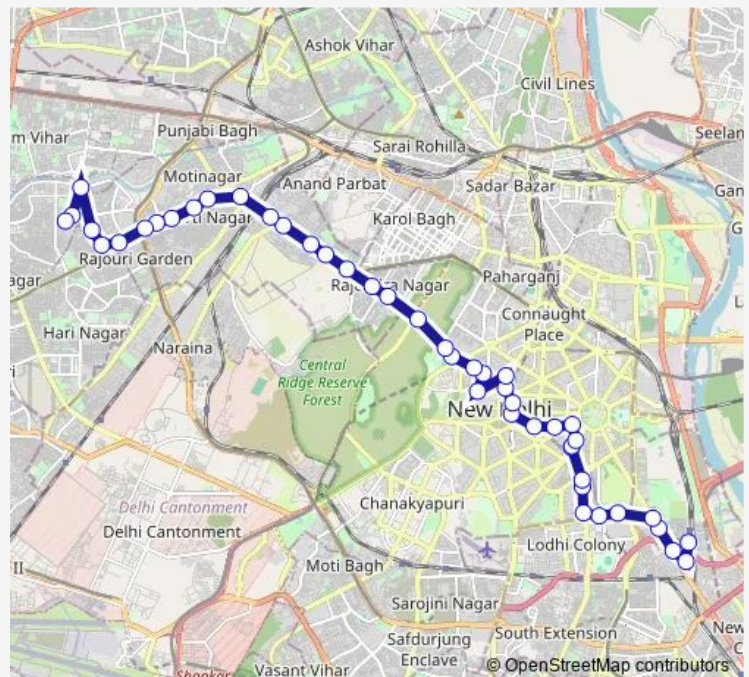

### Route schedule

Nizamuddin Railway Station — Raghbir Nagar F Block

Monday 07:25-21:55

Tuesday 07:25-21:55

Wednesday 07:25-21:55

Thursday 07:25-21:55

Friday 07:25-21:55

Saturday 07:25-21:55

### Route info

Direction: Nizamuddin Railway Station

Stops: 45

Trip Duration: 1 hour 25 min

408down

Kendriya Terminal / Gurudwara Rakab Gunj

Talkatora Road

RML Hospital