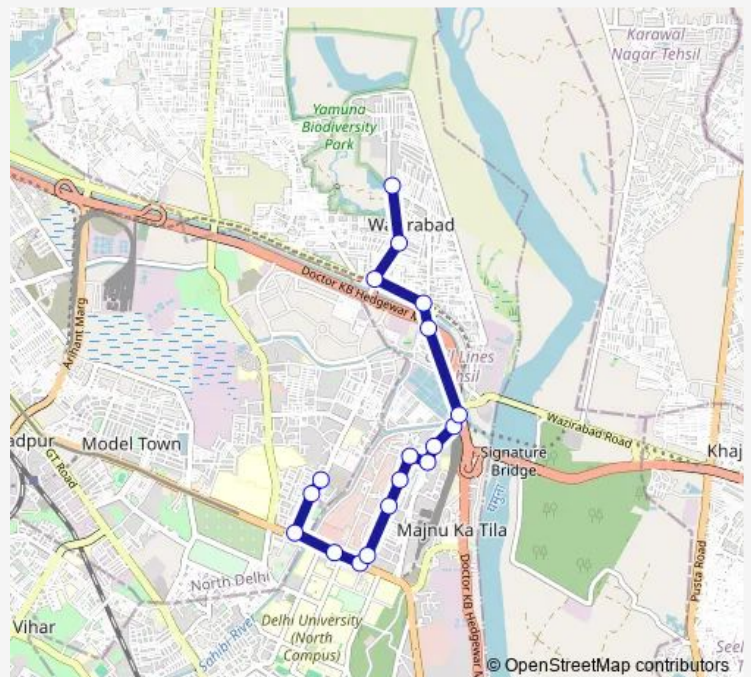

Police Station Timarpur

Nehru Vihar Crossing

Wazirabad Crossing GT Road

Gopal Pur / Jagat Pur Crossing

Jagat Pur Crossing

Gurjjar Chowk

Gali No 6 Wazirabad

Jagat Pur Temple

Route schedule

BBM Cluster Depot — Jagat Pur Temple

Monday 08:20-20:05

Tuesday 08:20-20:05

Wednesday 08:20-20:05

Thursday 08:20-20:05

Friday 08:20-20:05

Saturday 08:20-20:05

Sunday 08:20-20:05

Route info

Direction: BBM Cluster Depot

Stops: 18

Trip Duration: 0 hour 27 min

■ 271stlup

271stlup Bus time schedules and route maps are available in an offline PDF at busmaps.com. Use the busmaps.com website to see live bus times, train schedule or subway schedule, and step-by-step directions for all public transit in Delhi