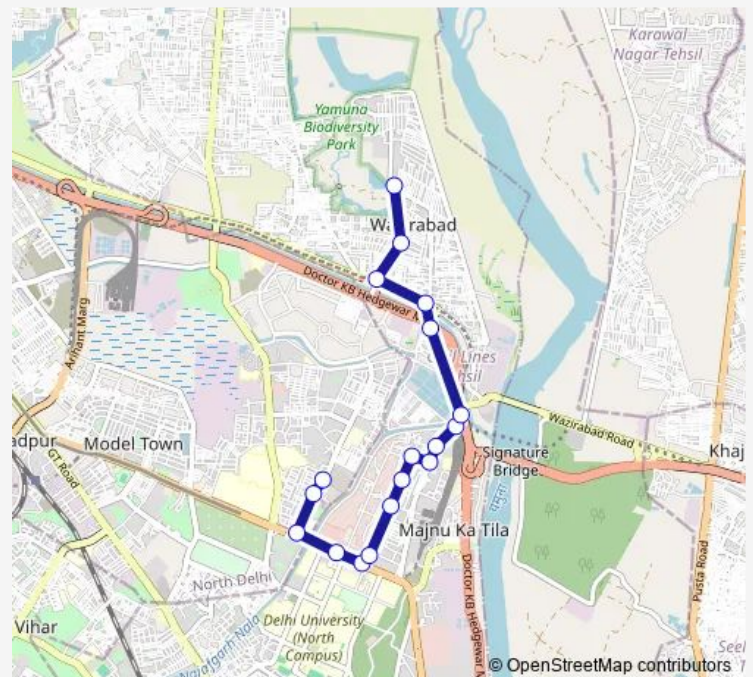

Police Station Timarpur

Nehru Vihar Crossing

Wazirabad Crossing GT Road

Gopal Pur / Jagat Pur Crossing

Jagat Pur Crossing

Gurjjar Chowk

Gali No 6 Wazirabad

Jagat Pur Temple

Route schedule

BBM Cluster Depot — Jagat Pur Temple

Monday 08:20-20:05

Tuesday 08:20-20:05

Wednesday 08:20-20:05

Thursday 08:20-20:05

Friday 08:20-20:05

Saturday 08:20-20:05

Sunday 08:20-20:05

Route info

Direction: BBM Cluster Depot

Stops: 18

Trip Duration: 0 hour 27 min

■ 271stlup

BusMaps

271stlup Bus time schedules and route maps are available in an offline PDF at busmaps.com. Use the busmaps.com website to see live bus times, train schedule or subway schedule, and step-by-step directions for all public transit in Delhi