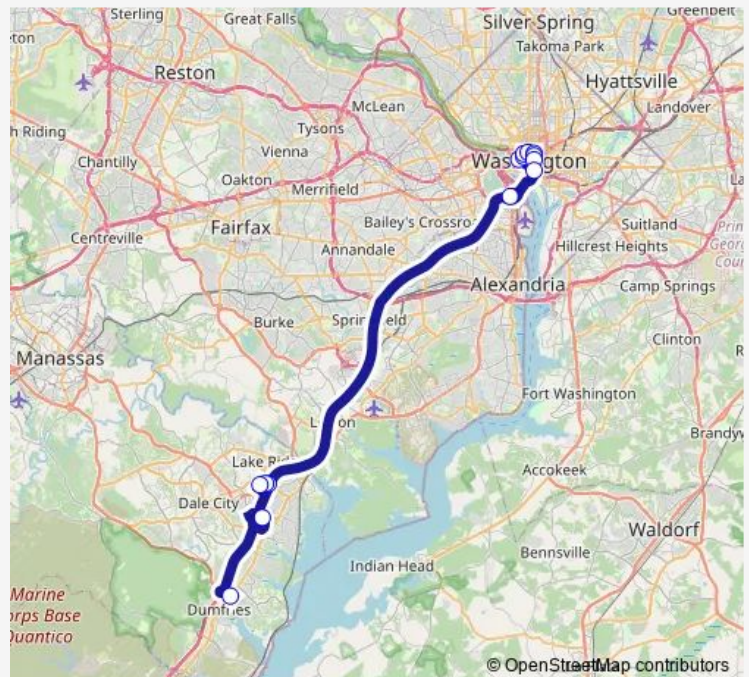

Bus 972-M Eastern Lot Connector

[Go to website](#)

Direction

Virginia Ave @ 21st St Nw — Dale City Commuter Lot

14 stops

[Open route schedule](#)

Virginia Ave @ 21st St Nw

18th St @ F St Nw

Wednesday 13:19-14:19

Thursday 13:19-14:19

Friday 13:19-14:19

Saturday —

Sunday —

Route info

Direction: Virginia Ave @ 21st St Nw

Stops: 14

Trip Duration: 1 hour 31 min

Direction

Virginia Ave @ 21st St Nw — 234 Commuter Lot Crosswalk

14 stops

[Open route schedule](#)

Virginia Ave @ 21st St Nw

18th St @ F St Nw

18th St @ Pennsylvania Ave Nw

Thursday 12:21-21:00

Friday 12:21-21:00

Saturday —

Sunday —

Route info

Direction: Virginia Ave @ 21st St Nw

Stops: 14

Trip Duration: 1 hour 29 min