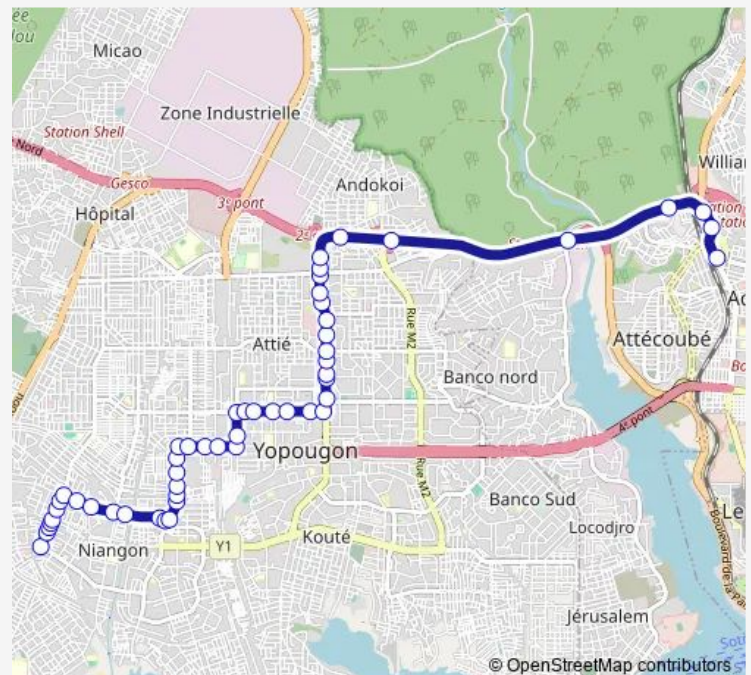

Saturday 06:00

Sunday 06:00

Route info

Direction: Carrefour Académie

Stops: 52

Trip Duration: 0 hour 58 min

gbaka : Bracodi ↔ Académie

Bon Prix

Carrefour Canal

Poubelle

Magasin

Pharmacie Tereza

Carrefour Terminus 47

Terminus bus 47

Église Evangelique

Pont Vagabond

Thursday 06:00

Friday 06:00

Saturday 06:00

Sunday 06:00

Route info

Direction: Bracodi

Stops: 52

Trip Duration: 0 hour 59 min