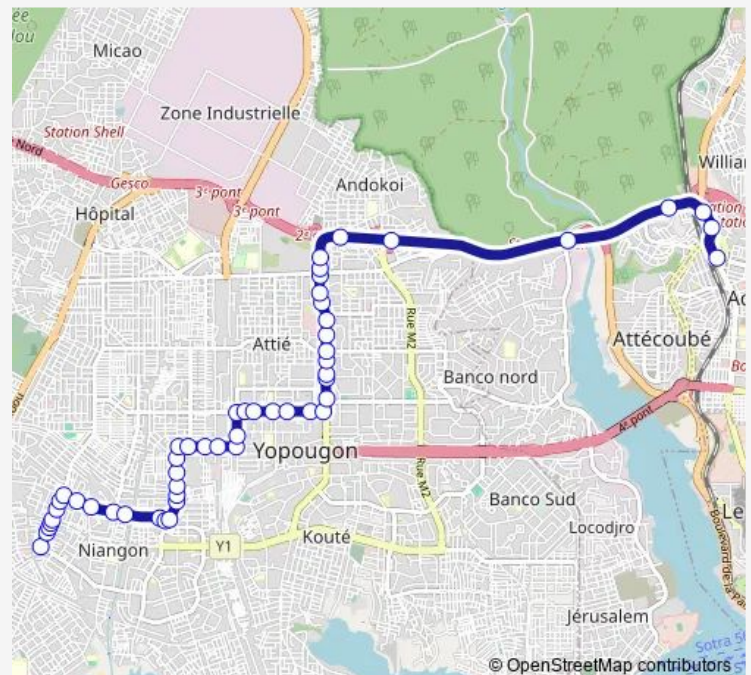

Saturday 06:00

Sunday 06:00

Route info

Direction: Carrefour Académie

Stops: 52

Trip Duration: 0 hour 58 min

gbaka : Bracodi ↔ Académie

Bon Prix

Carrefour Canal

Poubelle

Magasin

Pharmacie Tereza

Carrefour Terminus 47

Terminus bus 47

Église Evangelique

Pont Vagabond

Thursday 06:00

Friday 06:00

Saturday 06:00

Sunday 06:00

Route info

Direction: Bracodi

Stops: 52

Trip Duration: 0 hour 59 min