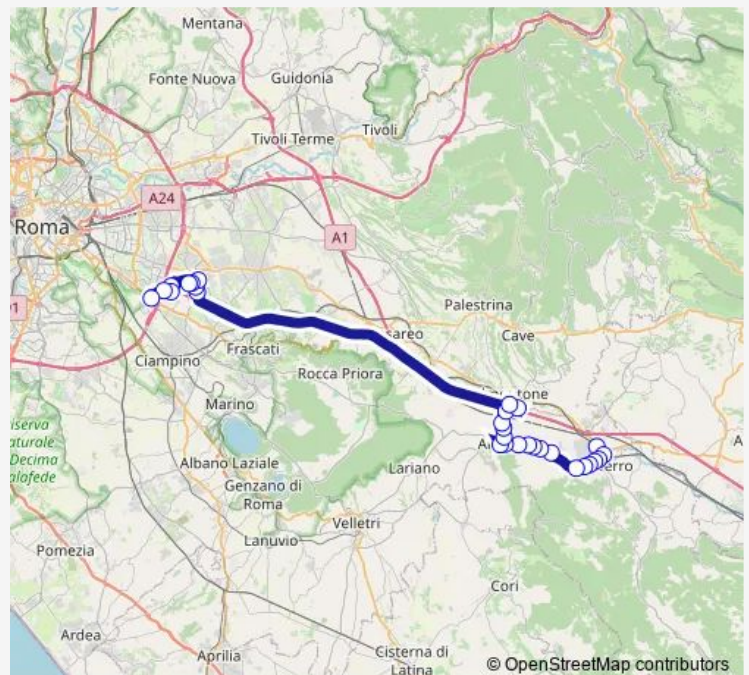

Valmontone | Casello # f13695

Roma | Via Passolombardo Via Carpenè # f15080

Route schedule

Colleferro | Stazione FS # f4937 — Roma | Anagnina (Metro A) # f3583

Monday 07:25

Tuesday 07:25

Wednesday 07:25

Thursday 07:25

Friday 07:25

Saturday —

Sunday —

Route info

Direction: Colleferro | Stazione FS # f4937

Stops: 29

Trip Duration: 1 hour 20 min

Colleferro Scalo - Roma Anagnina # Cf235a