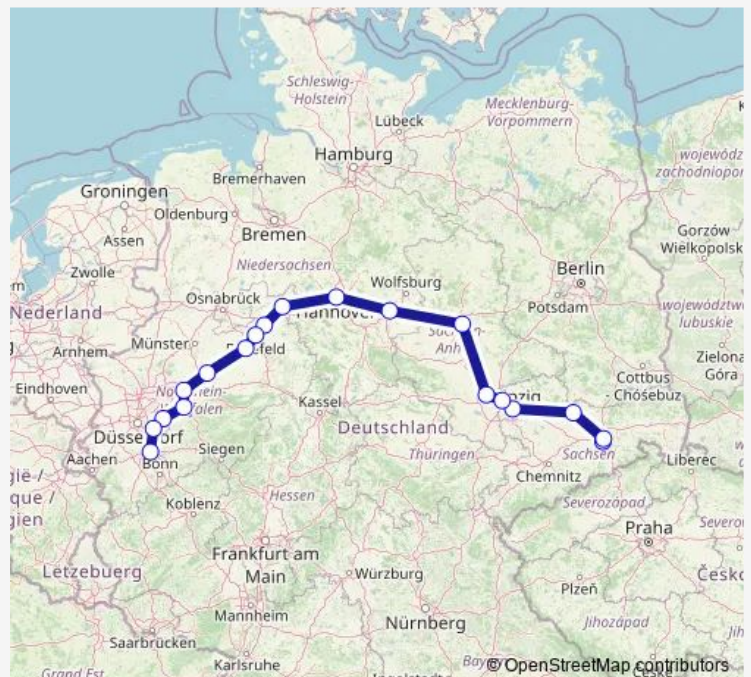

Direction

undefined — undefined

0 stops

[Open route schedule](#)

Route schedule

undefined — undefined

Monday 07:10

Tuesday 07:10

Wednesday 07:10

Thursday 07:10

Friday —

Saturday 07:10

Sunday —

Route info

Direction:

Stops: 0

Trip Duration: — min