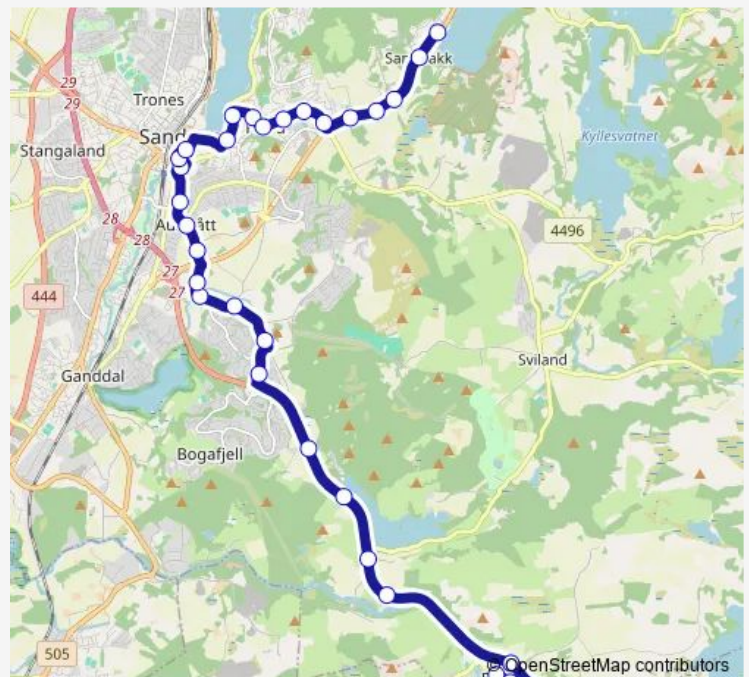

## Route schedule

Kommandantveien — Sandnes International School

Monday 07:39

Tuesday 07:39

Wednesday 07:39

Thursday 07:39

Friday 07:39

Saturday —

## Route info

Direction: Kommandantveien

Stops: 30

Trip Duration: 0 hour 27 min

SK0223

BusMaps

Melsheiveien

Håbafjellveien

## Route info

Direction: Sandnes International School

Stops: 33

Trip Duration: 0 hour 32 min

Eddaveien

Hana

Vatnekrossen

Vatneliveien