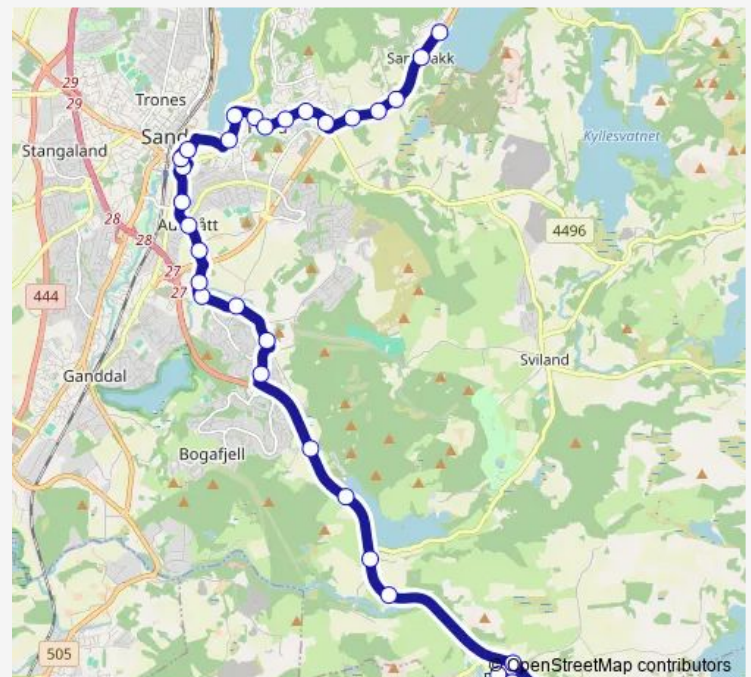

Høgevollsveien

Skippergata

Skoleveien

Route schedule

Sandnes International School — Kommandantveien

Monday 14:10

Tuesday 15:10

Wednesday 13:25

Thursday 15:10

Friday 14:10

Saturday —

Sunday —

Route info

Direction: Sandnes International School

Stops: 30

Trip Duration: 0 hour 32 min

Sandbakkveien

Skytebaneveien

Kommandantveien

Direction

Kommandantveien — Sandnes International School

30 stops

[Open route schedule](#)

Kommandantveien

Route info

Direction: Sandnes International School

Stops: 33

Trip Duration: 0 hour 32 min

Eddaveien

Hana

Vatnekrossen

Vatneliveien