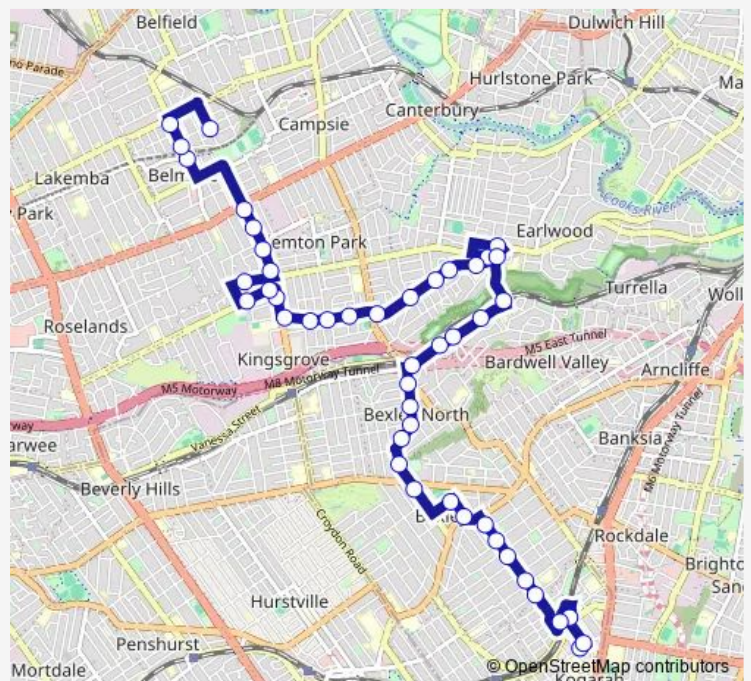

Montgomery St At Kensington St

Kogarah Station, Railway Pde, Stand A

Kogarah Station, Station St, Stand F

Queen Victoria St At Wolseley St

Queen Victoria St At Washington St

Queen Victoria St After Beaconsfield St

Monday 07:38

Tuesday 07:38

Wednesday 07:38

Thursday 07:38

Friday 07:38

Saturday —

Sunday —

Route info

Direction: Kensington St At Wicks Ln

Stops: 46

Trip Duration: 0 hour 47 min

S123 — St George Hospital to All Saints Grammar School

Slade Road Reserve, Slade Rd

Bardwell Park Station, Hartill-Law Av

Earlwood Shops, William St, Stand D

Earlwood Shops, Clarke St, Stand A

Earlwood Shops, Homer St, Stand E

Earlwood Public School, Homer St

Homer St Opp Schofield Av

Homer St Opp Glenview Av

Homer St At Woodlawn Av

Homer St Before Bexley Rd

Homer St At Beaconsfield Av