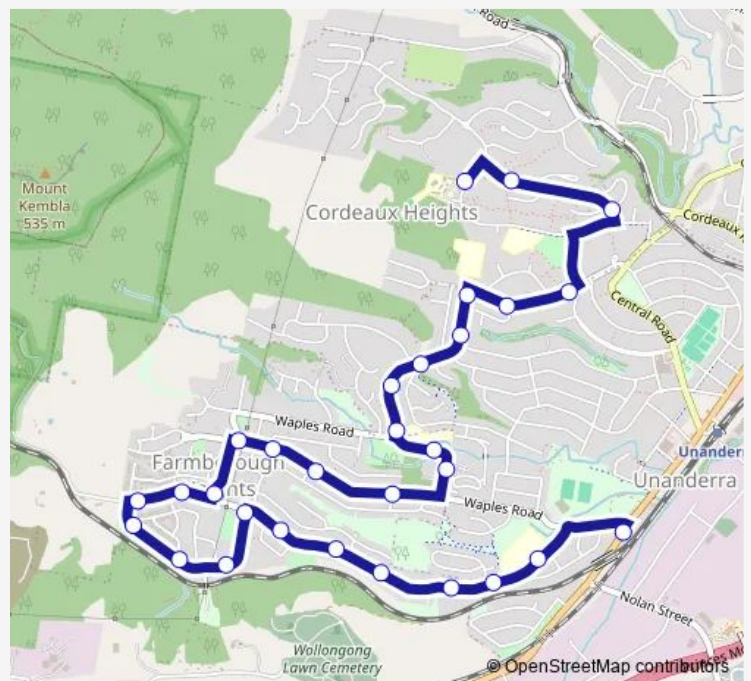

School Bus S123 Illawarra Christian School to Princes Hwy opp Farmborough Rd

[Go to website](#)

Direction

Derribong Dr Before Odenpa Rd — Princes Hwy Opp Farmborough Rd

30 stops

[Open route schedule](#)

- Derribong Dr Before Odenpa Rd
- Odenpa Rd Before Koombala Gr
- Odenpa Rd At Marril Cct
- Staff Rd Opp Allumba Gr
- Staff Rd At Coral Cres
- Coachwood Dr After Staff Rd
- Coachwood Dr Before Cummins St
- Coachwood Dr Opp Coachwood Park
- Coachwood Dr After Rickard Rd
- Coachwood Dr Before Waples Rd
- Cedars Christian College, Waples Rd
- Waples Rd Opp Farmborough Aged Care Centre
- Panorama Dr At Albermarle St
- Panorama Dr Before Nielson St
- Panorama Dr At Brendon Av
- Panorama Dr At Gerard Av
- Gerard Av At Farmborough Rd
- Farmborough Rd Before Loch Lomond Av
- Farmborough Rd Before Fairloch Av
- Fairloch Av After Loch Carron Av

Route schedule

Derribong Dr Before Odenpa Rd — Princes Hwy Opp Farmborough Rd

Monday	15:47
Tuesday	15:47
Wednesday	15:47
Thursday	15:47
Friday	15:47
Saturday	—
Sunday	—

Route info

Direction: Derribong Dr Before Odenpa Rd

Stops: 30

Trip Duration: 0 hour 23 min

S123 — Illawarra Christian School to Princes Hwy opp Farmborough Rd

Fairloch Av After Lochview Av

Fairloch Av After Ben Nevis Rd

Fairloch Av At Farmborough Rd

Farmborough Rd Opp Bristol Pde

Farmborough Rd Before Crest St

Farmborough Rd After Crest St

110 Farmborough Rd

Farmborough Rd After Kotara Cres

Farmborough Road Public School, Farmborough Rd

Princes Hwy Opp Farmborough Rd

S123 School Bus time schedules and route maps are available in an offline PDF at busmaps.com. Use the busmaps.com website to see live bus times, train schedule or subway schedule, and step-by-step directions for all public transit in Wollongong