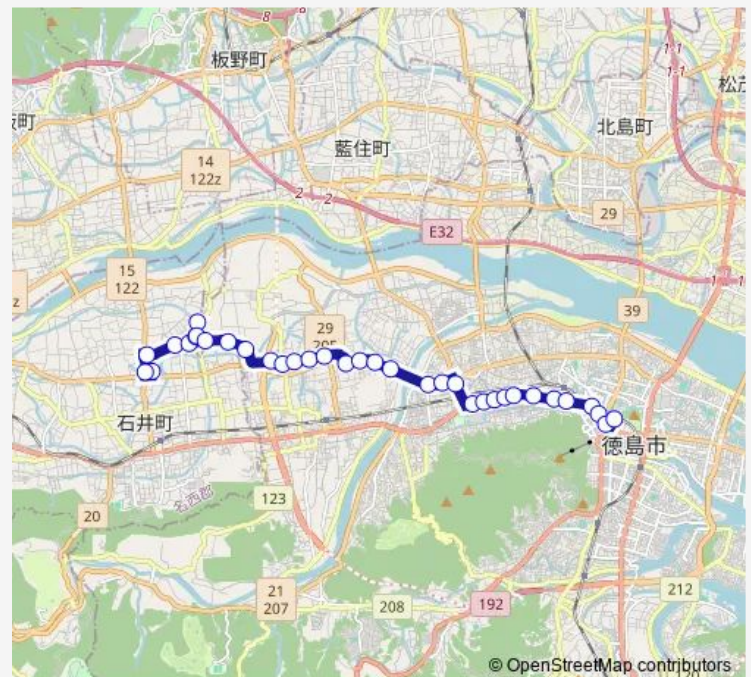

Thursday 06:25-19:15

Friday 06:25-19:15

Saturday 07:10-18:15

Sunday 07:10-18:15

Route info

Direction: フジグラン石井

Stops: 35

Trip Duration: 0 hour 41 min

Wednesday 07:25-20:20

Thursday 07:25-20:20

Friday 07:25-20:20

Saturday 08:00-19:20

Sunday 08:00-19:20

Route info

Direction: 徳島駅前

Stops: 35