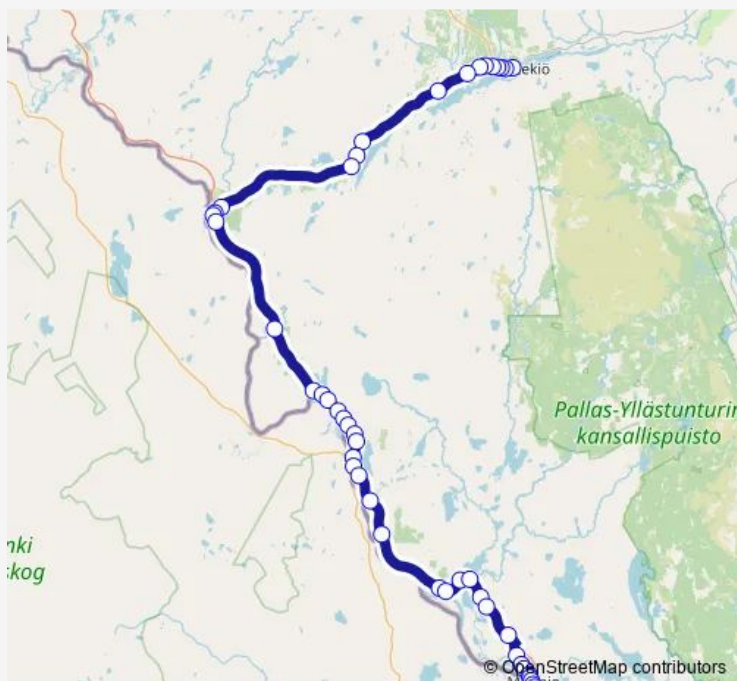

Thursday 07:30

Friday 07:30

Saturday 07:30

Sunday 07:30

Route info

Direction: Hetta

Stops: 45

Trip Duration: 1 hour 15 min