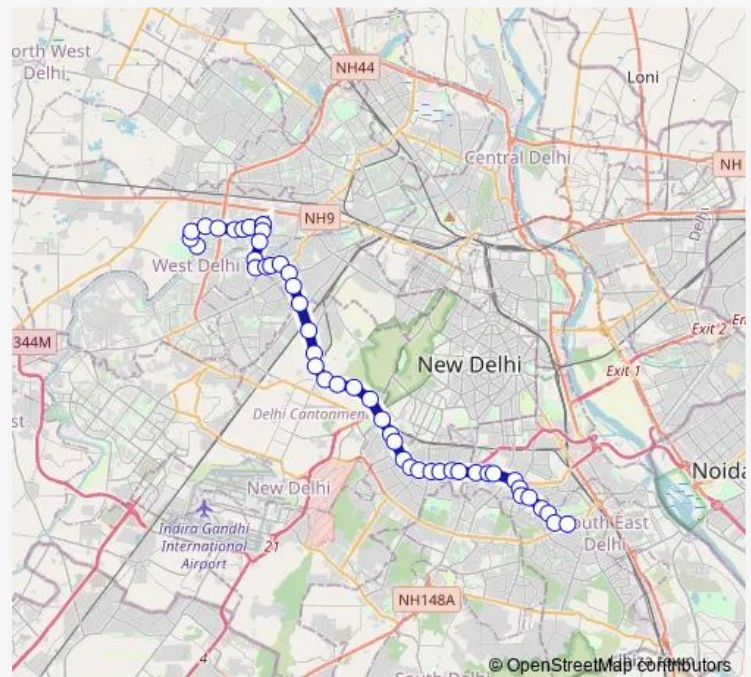

Rajouri Garden Market

Mayapuri Chowk (Ring Road)

Naraina Vihar

Route schedule

Saiyyad Nangloi — Nehru Place Terminal

Monday 06:12-17:56

Tuesday 06:12-17:56

Wednesday 06:12-17:56

Thursday 06:12-17:56

Friday 06:12-17:56

Saturday 06:12-17:56

Sunday 06:12-17:56

Route info

Direction: Saiyyad Nangloi

Stops: 48

Trip Duration: 1 hour 48 min

529down

BusMaps

Naraina Village

COD Ring Road

Barar Square

Gairison Eng.

RR Line

Dhaura Kuan (Ring Road)