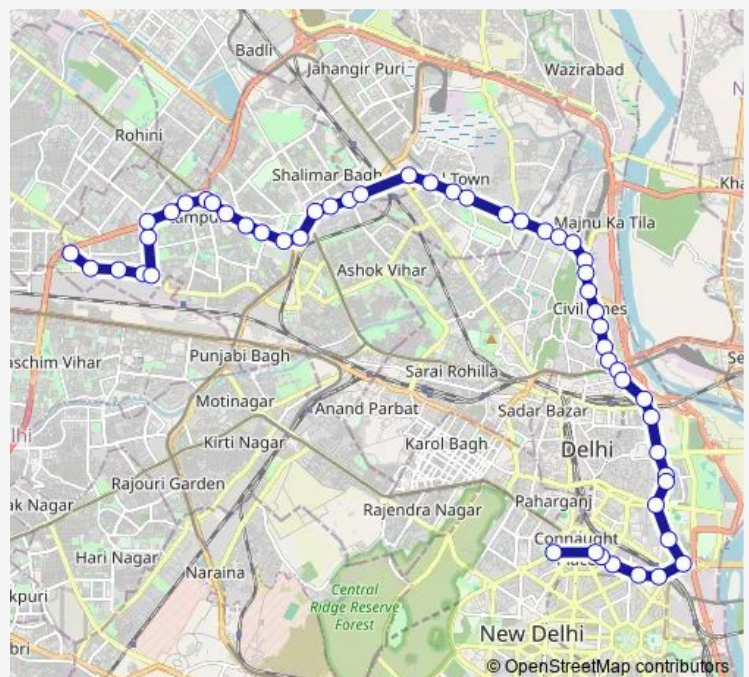

### Route schedule

West Enclave Terminal — Hanuman Mandir / Shivaji Stadium

Monday 05:15-18:00

Tuesday 05:15-18:00

Wednesday 05:15-18:00

Thursday 05:15-18:00

Friday 05:15-18:00

Saturday 05:15-18:00

### Route info

Direction: West Enclave Terminal

Stops: 52

Trip Duration: 1 hour 44 min

164down

Model Town Iii

Model Town Ii

Alpana Cinema (Model Town Mtr Stn)