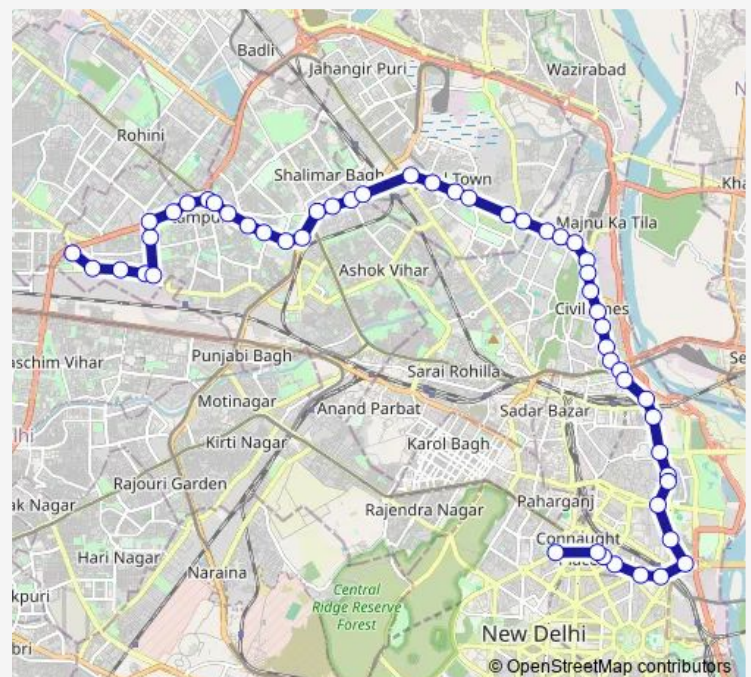

### Route schedule

West Enclave Terminal — Hanuman Mandir / Shivaji Stadium

Monday 05:15-18:00

Tuesday 05:15-18:00

Wednesday 05:15-18:00

Thursday 05:15-18:00

Friday 05:15-18:00

Saturday 05:15-18:00

### Route info

Direction: West Enclave Terminal

Stops: 52

Trip Duration: 1 hour 44 min

164down

Model Town Iii

Model Town Ii

Alpana Cinema (Model Town Mtr Stn)