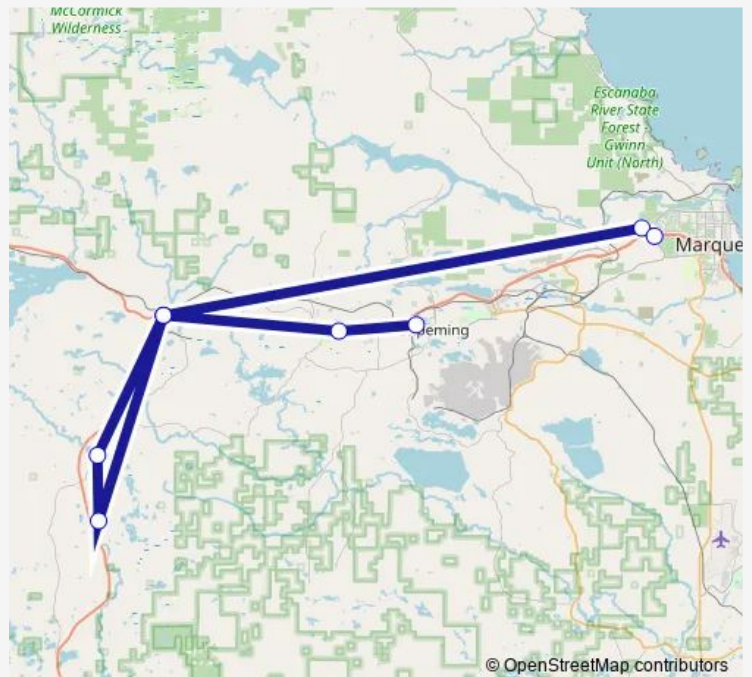

Direction

Marq-Tran Ish Office — Walmart

8 stops

[Open route schedule](#)

Marq-Tran Ish Office

Ely Township Hall

Koski Korners

South Republic Senior Housing

Wednesday —

Thursday 09:00

Friday —

Saturday —

Sunday —

Route info

Direction: Marq-Tran Ish Office

Stops: 8

Trip Duration: 1 hour 15 min

Direction

Meijer — Makis Store

6 stops

[Open route schedule](#)

Meijer

Walmart

Ely Township Hall

Koski Korner

South Republic Senior Housing

Makis Store

Route schedule

Meijer — Makis Store

Monday	—
Tuesday	—
Wednesday	—
Thursday	13:45
Friday	—
Saturday	—
Sunday	—

Route info

Direction: Meijer