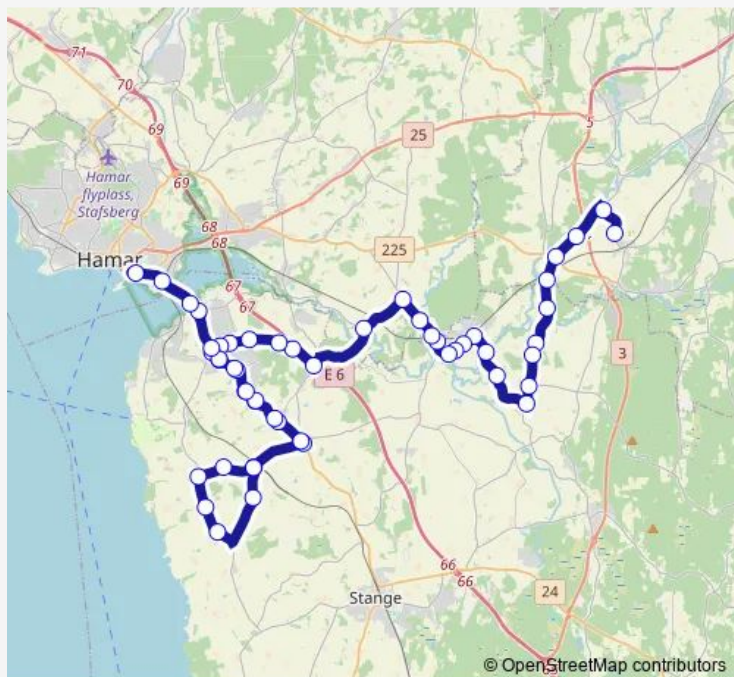

Kvæka

Route schedule

Hedemarken friskole — Hamar skystasjon

Monday 14:25

Tuesday 14:25

Wednesday 14:25

Thursday 14:25

Friday 14:25

Saturday —

Sunday —

Route info

Direction: Hedemarken friskole

Stops: 53

Trip Duration: 0 hour 49 min

Basterudkrysset

Tanndalsvegen

Lillebo

Øvre Kåterud

Hobergvegen

Kvilavegen

Breidablikk

Bessa

Tønseth

Ottestad sentral

Thursday 08:06

Friday 08:06

Saturday —

Sunday —

Route info

Direction: Grimerud

Stops: 30

Trip Duration: 0 hour 34 min