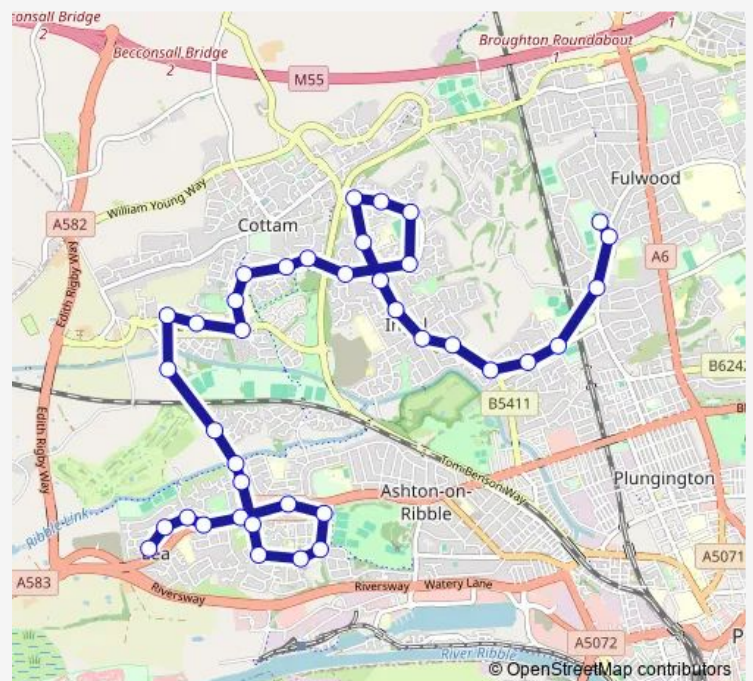

Thursday 07:45

Friday 07:45

Saturday —

Sunday —

Route info

Direction: Dodney Drive

Stops: 38

Trip Duration: 0 hour 45 min

Route info

Direction: Fulwood Academy

Stops: 35

Trip Duration: 0 hour 30 min

Nelson Drive

Weeton Place

Mythop Place

Larches House