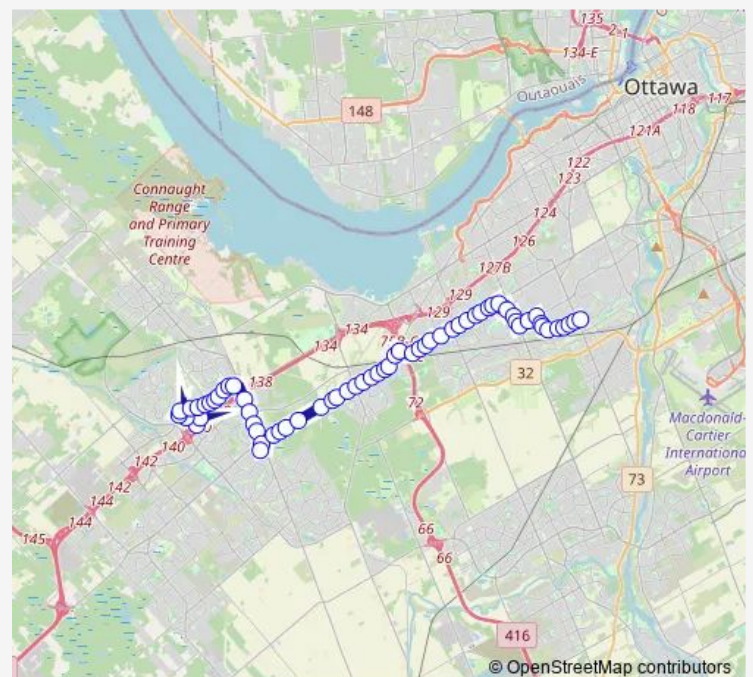

### Route schedule

Terry Fox — Merivale H.S (Students Only)

Monday 07:09-07:10

Tuesday 07:09-07:10

Wednesday 07:09-07:10

Thursday 07:09-07:10

Friday 07:09-07:10

Saturday —

### Route info

Direction: Terry Fox

Stops: 63

Trip Duration: 0 hour 50 min

688 — Merivale Hs

2839 Robertson

2775 Robertson

Robertson / Haanel