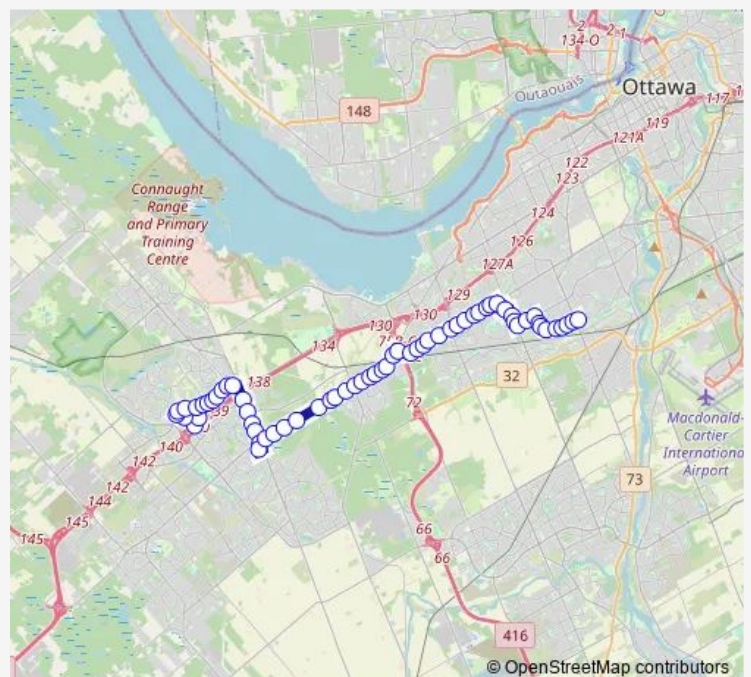

### Route schedule

Merivale H.S (Students Only) — TERRY FOX 3B

Monday 14:30

Tuesday 14:30

Wednesday 14:30

Thursday 14:30

Friday 14:30

Saturday —

### Route info

Direction: Merivale H.S (Students Only)

Stops: 63

Trip Duration: 0 hour 52 min

Baseline / Mcwatters

Baseline / Greenbank

Baseline / Guthrie

Baseline / Monterey