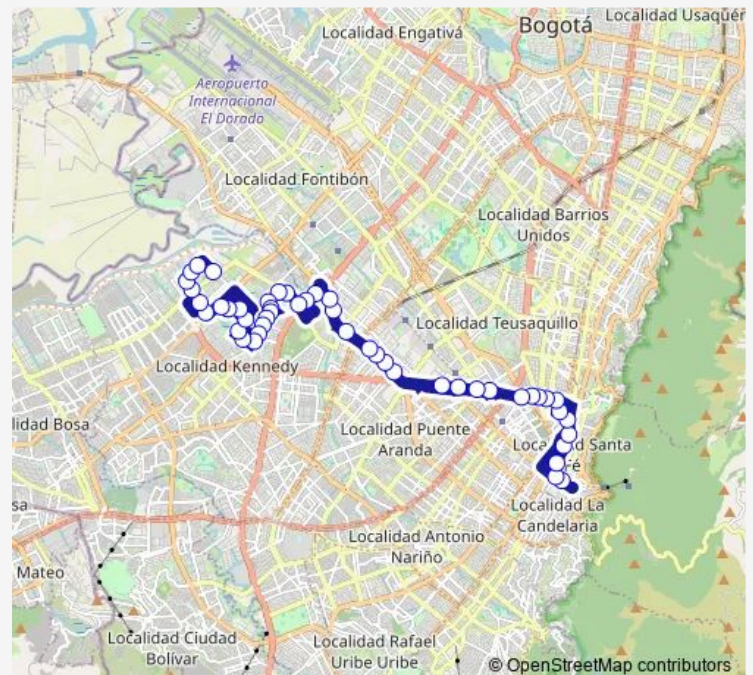

### Route schedule

AC 19 - KR 5 — CL 10 - KR 93

Monday —

Tuesday —

Wednesday —

Thursday —

Friday —

Saturday —

### Route info

Direction: AC 19 - KR 5

Stops: 43

Trip Duration: 1 hour 3 min

688 — La Magdalena - Germania

BusMaps

CL 12 - KR 78

KR 79A - CL 11B Bis