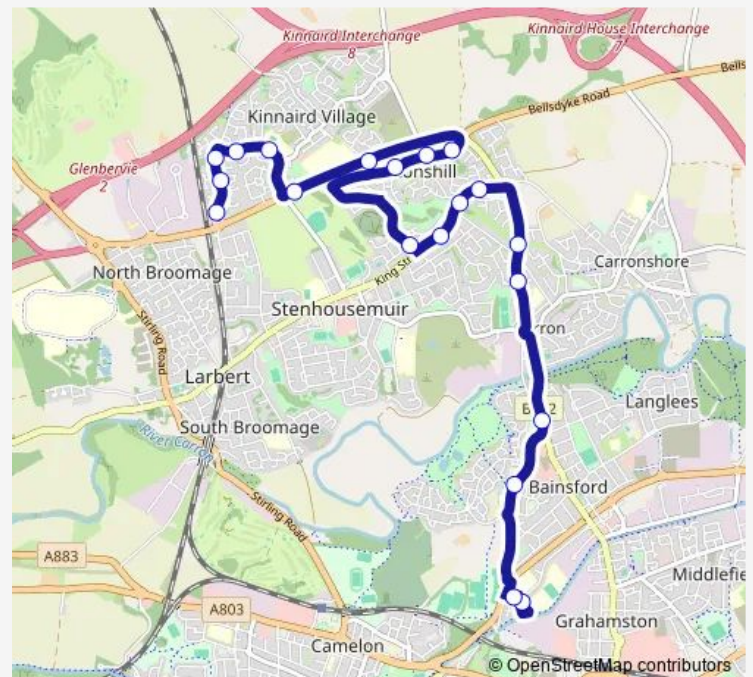

Rowantree Walk

Alloway Wynd

Route schedule

St Mungo's High School — Alloway Wynd

Monday 15:10

Tuesday 15:50

Wednesday 15:10

Thursday 15:50

Friday 15:10

Saturday —

Sunday —

Route info

Direction: St Mungo's High School

Stops: 20

Trip Duration: 0 hour 20 min

688

Direction

Alloway Wynd — St Mungo's High School

21 stops

[Open route schedule](#)

Alloway Wynd

Rowantree Walk

Lawrence Court

Mccambridge Place