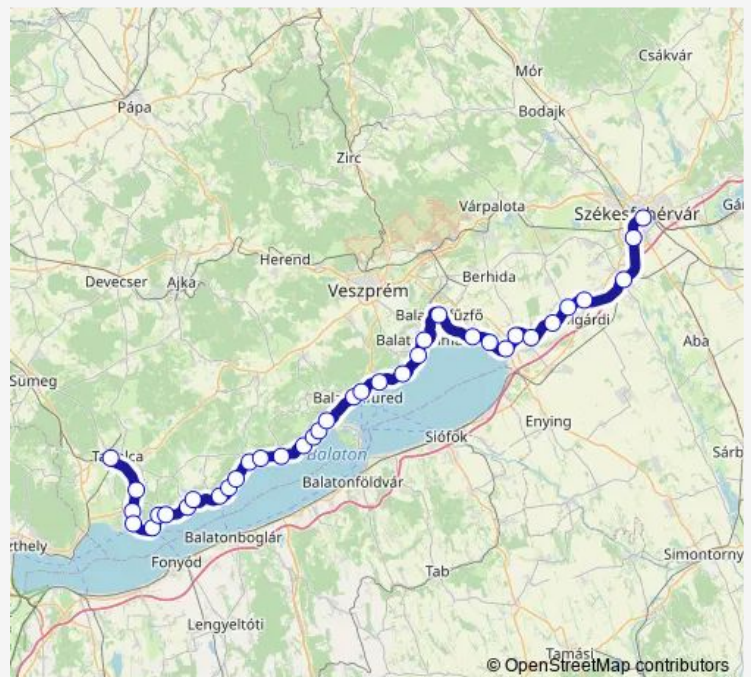

Rail 9729

[Go to website](#)

Direction

undefined — undefined

0 stops

[Open route schedule](#)

Route schedule

undefined — undefined

Monday	05:24
Tuesday	05:24
Wednesday	05:24
Thursday	05:24
Friday	05:24
Saturday	05:24
Sunday	05:24

Route info

Direction:

Stops: 0

Trip Duration: – min

■ 9729

Direction

Tapolca — Székesfehérvár

37 stops

[Open route schedule](#)

Tapolca

Nemesgulács-Kisapáti

Badacsonytördemic-Szigliget

Badacsonylábdihegy

Badacsony

Badacsonytomaj

Thursday 05:30

Friday 05:30

Saturday 05:30

Sunday 05:30

Route info

Direction: Tapolca

Stops: 37

Trip Duration: 3 hour 3 min