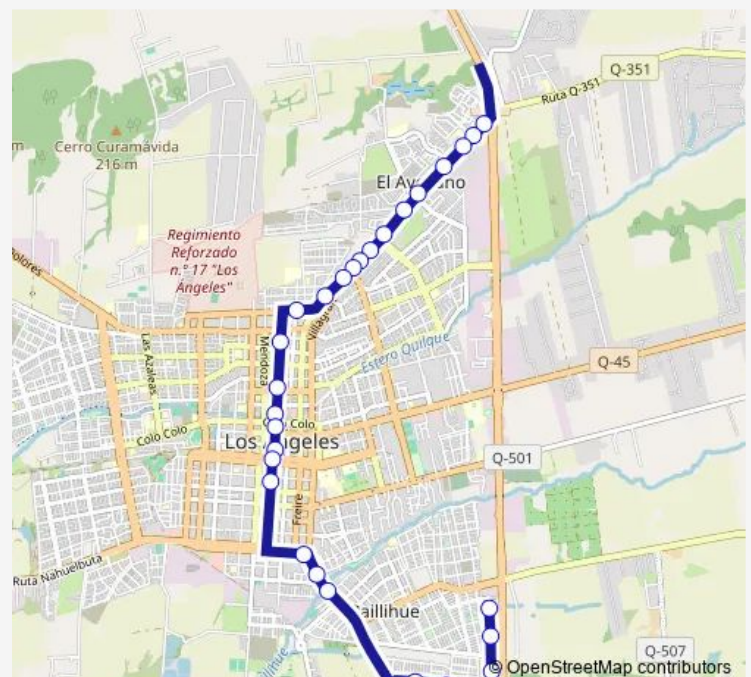

Almte. Latorre / Colon

Valdivia / Janequeo

Valdivia / Tucapel

Valdivia / Colo Colo

Valdivia / Lautaro

Valdivia / Ricardo Vicuna

Valdivia / Avenida Ricardo Vicuna Sur

San Martin / Baquedano

Vicuna Mackenna / Los Carrera

Route schedule

Sor Vicenta / Pto. Seco — Oriente / Lima

Monday 07:47-19:47

Tuesday 07:47-19:47

Wednesday 07:47-19:47

Thursday 07:47-19:47

Friday 07:47-19:47

Saturday 07:47-19:47

Sunday 07:47-19:47

Route info

Direction: Sor Vicenta / Pto. Seco

Stops: 29

Trip Duration: 0 hour 27 min

C26V_R — Paillihue

Los Carrera / Maria Auxiliadora

Los Carrera / Edmundo Arellano

Lauquen / 2 Poniente

Lauquen / La Cumbre

Lauquen / Oriente

Oriente / Ferrocarril

Oriente / Los Atavalos

Oriente / Lima

C26V_R Bus time schedules and route maps are available in an offline PDF at busmaps.com. Use the busmaps.com website to see live bus times, train schedule or subway schedule, and step-by-step directions for all public transit in Los Angeles