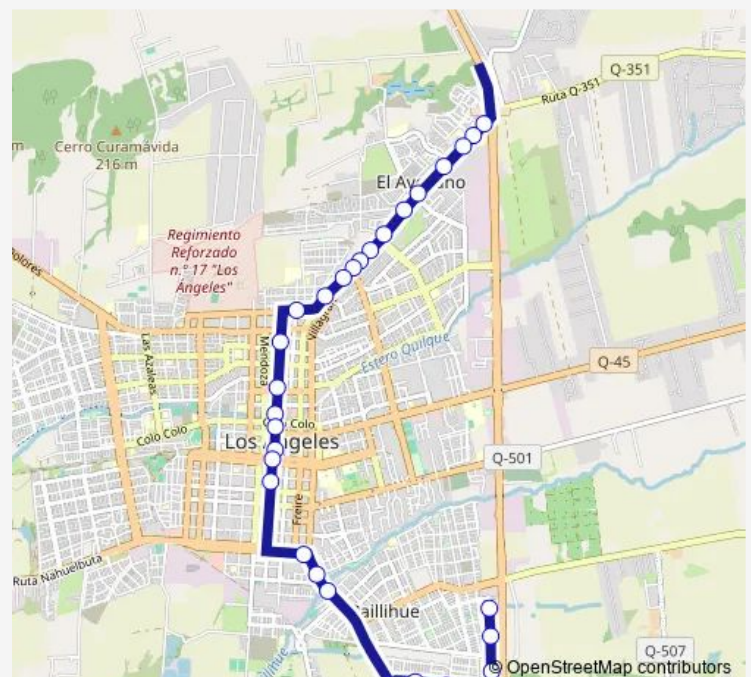

Almte. Latorre / Colon

Valdivia / Janequeo

Valdivia / Tucapel

Valdivia / Colo Colo

Valdivia / Lautaro

Valdivia / Ricardo Vicuna

Valdivia / Avenida Ricardo Vicuna Sur

San Martin / Baquedano

Vicuna Mackenna / Los Carrera

Route schedule

Sor Vicenta / Pto. Seco — Oriente / Lima

Monday 07:47-19:47

Tuesday 07:47-19:47

Wednesday 07:47-19:47

Thursday 07:47-19:47

Friday 07:47-19:47

Saturday 07:47-19:47

Sunday 07:47-19:47

Route info

Direction: Sor Vicenta / Pto. Seco

Stops: 29

Trip Duration: 0 hour 27 min

C26v_R — Paillihue

Los Carrera / Maria Auxiliadora

Los Carrera / Edmundo Arellano

Lauquen / 2 Poniente

Lauquen / La Cumbre

Lauquen / Oriente

Oriente / Ferrocarril

Oriente / Los Atavalos

Oriente / Lima

C26v_R Bus time schedules and route maps are available in an offline PDF at busmaps.com. Use the busmaps.com website to see live bus times, train schedule or subway schedule, and step-by-step directions for all public transit in Los Angeles