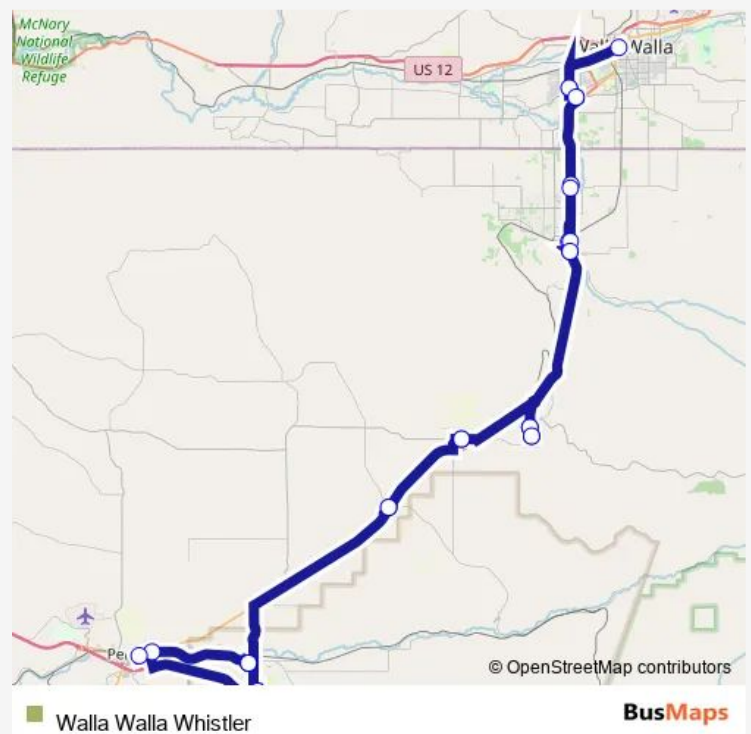

College Place Walmart (Walla Walla)

TAJ Food Mart

Safeway (Columbus)

Milton-Freewater Fry's True Value (Bus shelter)

Smith's Frozen Foods (Weston)

Route schedule

Kayak Transit Hub (behind Nixyaawii Governance Center) — Kayak Transit Hub (behind Nixyaawii Governance Center)

Monday 04:31

Tuesday 04:31

Wednesday 04:31

Thursday 04:31

Friday 04:31

Saturday —

Sunday —

Route info

Direction: Kayak Transit Hub (behind Nixyaawii Governance Center)

Stops: 27

Trip Duration: 3 hour 4 min

Main Street and Franklin Street (Weston Post Office)

Post Office (Athena)

Post Office (Adams)

Kayak Transit Hub (behind Nixyaawii Governance Center
)

Wildhorse Resort and Casino

Arrowhead Travel Plaza

Kayak Transit Hub (behind Nixyaawii Governance Center
)

Direction

Til Taylor Park (Pendleton) — Arrowhead Travel Plaza

27 stops

[Open route schedule](#)

Til Taylor Park (Pendleton)