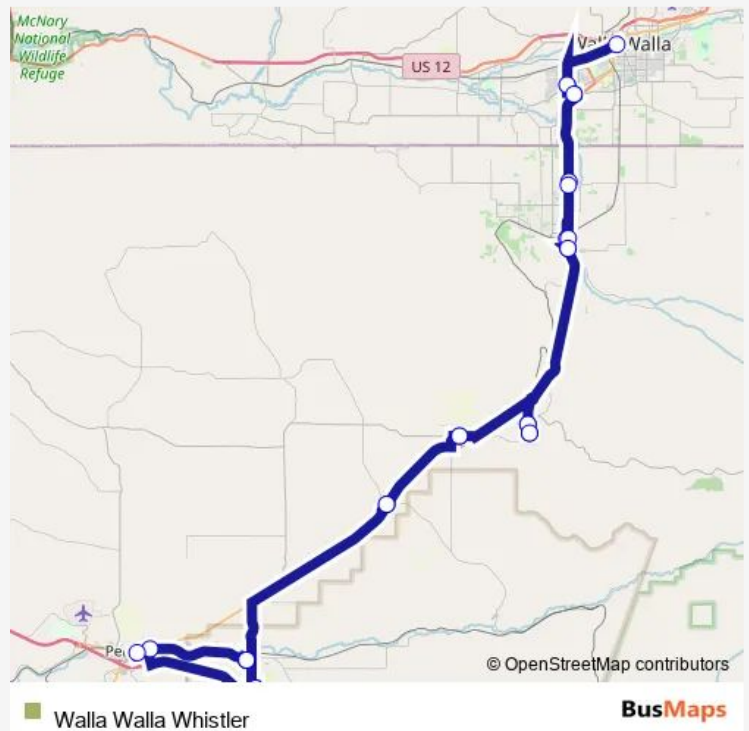

College Place Walmart (Walla Walla)

TAJ Food Mart

Safeway (Columbus)

Milton-Freewater Fry's True Value (Bus shelter)

Smith's Frozen Foods (Weston)

Route schedule

Kayak Transit Hub (behind Nixyaawii Governance Center) — Kayak Transit Hub (behind Nixyaawii Governance Center)

Monday 04:31

Tuesday 04:31

Wednesday 04:31

Thursday 04:31

Friday 04:31

Saturday —

Sunday —

Route info

Direction: Kayak Transit Hub (behind Nixyaawii Governance Center)

Stops: 27

Trip Duration: 3 hour 4 min

Main Street and Franklin Street (Weston Post Office)

Post Office (Athena)

Post Office (Adams)

Kayak Transit Hub (behind Nixyaawii Governance Center
)

Wildhorse Resort and Casino

Arrowhead Travel Plaza

Kayak Transit Hub (behind Nixyaawii Governance Center
)

Direction

Til Taylor Park (Pendleton) — Arrowhead Travel Plaza

27 stops

[Open route schedule](#)

Til Taylor Park (Pendleton)