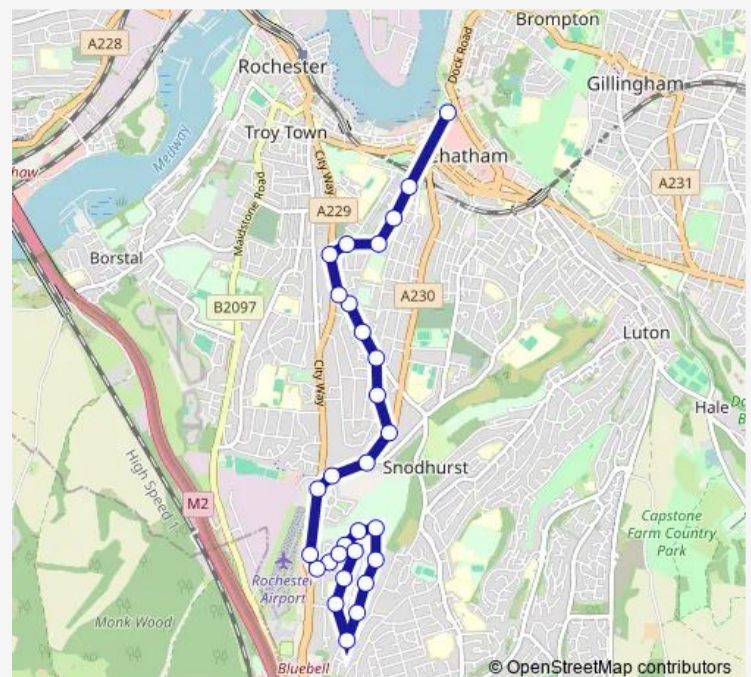

### Direction

Greenway — Waterfront Bus Station

29 stops

[Open route schedule](#)

Greenway

Amethyst Avenue West

Vale Drive Play Area

Hurst Close

### Route schedule

Greenway — Waterfront Bus Station

Monday 09:00-13:58

Tuesday 09:00-13:58

Wednesday 09:00-13:58

Thursday 09:00-13:58

Friday 09:00-13:58

Saturday 09:00-13:58

### Route info

Direction: Greenway

Stops: 29

Trip Duration: 0 hour 26 min

185 — Chatham - Davis Estate

Beresford Avenue

Pattens Lane

Old Pattens Lane

## Route info

Direction: Waterfront Bus Station

Stops: 28

Trip Duration: 0 hour 23 min

Field Close

Greenway

Highview Drive

**Direction**