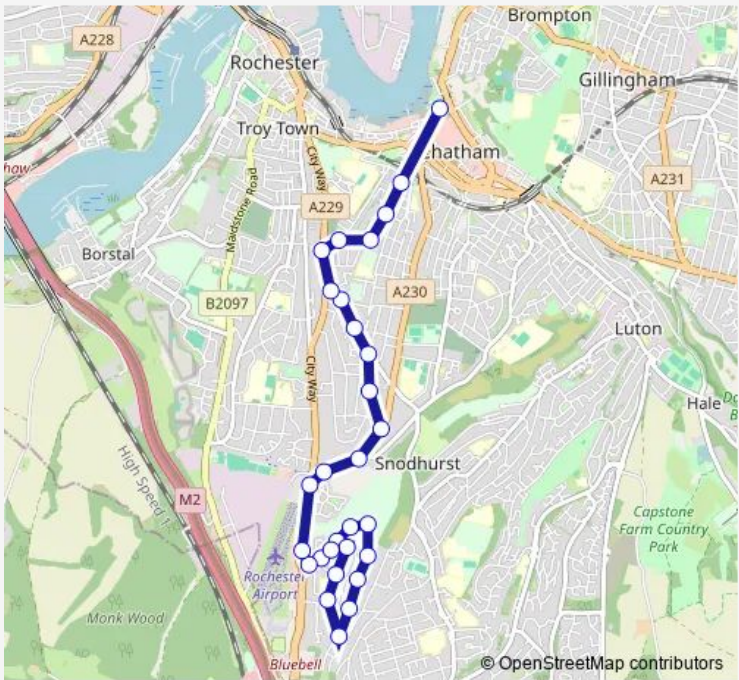

Bus 185 Chatham - Davis Estate

[Go to website](#)

**Direction**  
 Greenway — Waterfront Bus Station  
 29 stops  
[Open route schedule](#)

- Greenway
- Amethyst Avenue West
- Vale Drive Play Area
- Hurst Close
- Amethyst Avenue East
- Concord Avenue Middle
- Hook Close
- Holland Road Shops
- Watson Avenue
- Horsted Primary School
- Field Close
- Greenway
- Highview Drive
- Tiger Moth
- Horsted Way
- Horsted Way
- The Ridgeway
- Wallace Road
- Wilson Avenue
- Ewart Road
- Robert Bean Lodge

Route schedule  
 Greenway — Waterfront Bus Station

Monday	09:00-13:58
Tuesday	09:00-13:58
Wednesday	09:00-13:58
Thursday	09:00-13:58
Friday	09:00-13:58
Saturday	09:00-13:58
Sunday	—

Route info  
 Direction: Greenway  
 Stops: 29  
 Trip Duration: 0 hour 26 min

Waterfront Bus Station

**Direction**

Waterfront Bus Station — Highview Drive

28 stops

[Open route schedule](#)

Waterfront Bus Station

Chatham Railway Station

St John's Infant School

## Route info

Direction: Waterfront Bus Station

Stops: 28

Trip Duration: 0 hour 23 min

Field Close

Greenway

Highview Drive