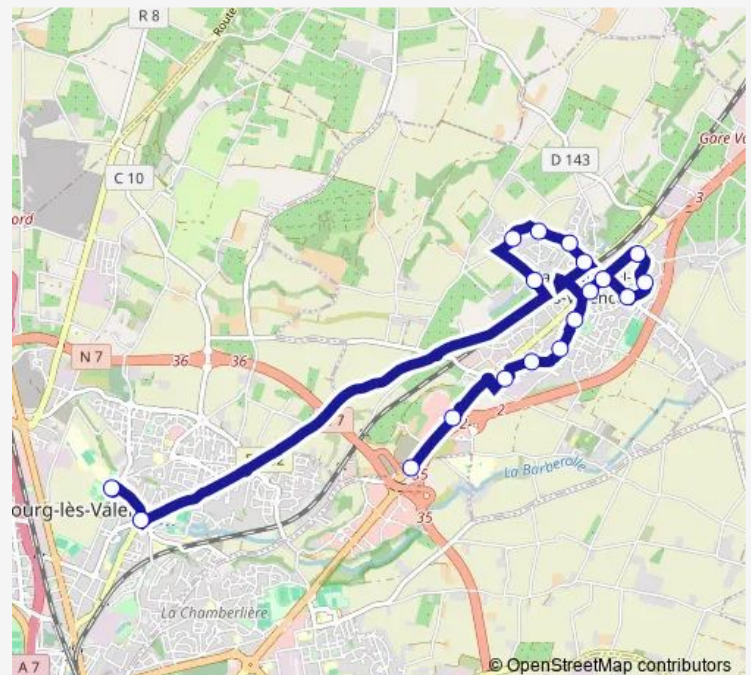

### Route schedule

Bourg Lycee DES 3 Sources — Chantre

Monday 17:08-18:08

Tuesday 17:08-18:08

Wednesday 12:07

Thursday 17:08-18:08

Friday 17:08-18:08

Saturday —

### Route info

Direction: Bourg Lycee DES 3 Sources

Stops: 18

Trip Duration: 0 hour 36 min

185 — Ligne 180