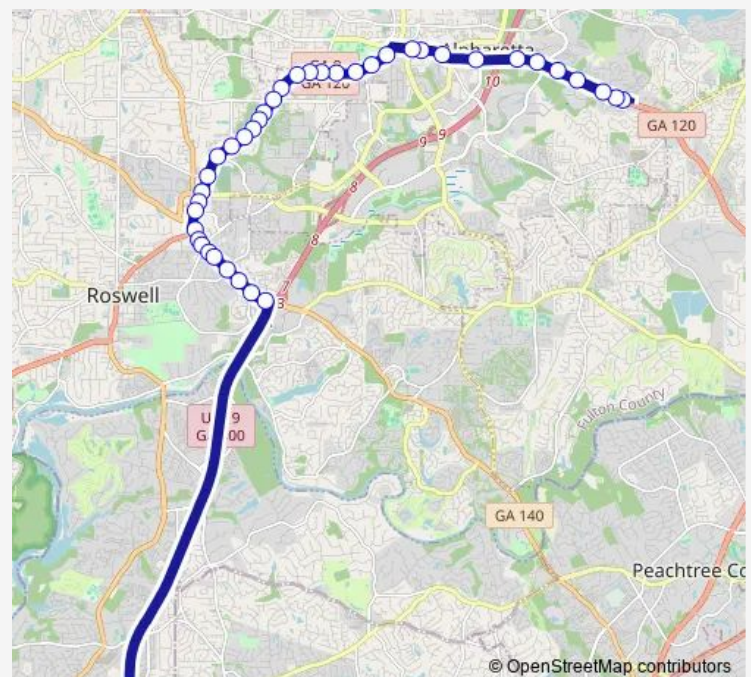

Alpharetta HWY @ Hembree Rd

Alpharetta HWY @ Rosemont Pkwy

### Route schedule

OLD Milton Pkwy @ Park Bridge Pkwy — North Springs Station

Monday 05:05-23:52

Tuesday 05:05-23:52

Wednesday 05:05-23:52

Thursday 05:05-23:46

Friday 05:05-23:46

Saturday 05:53-23:52

### Route info

Direction: OLD Milton Pkwy @ Park Bridge Pkwy

Stops: 40

Trip Duration: 0 hour 43 min

185 — Alpharetta

Alpharetta HWY @ 11450

Alpharetta HWY @ Greenhouse Dr

Alpharetta HWY @ Mansell Pl