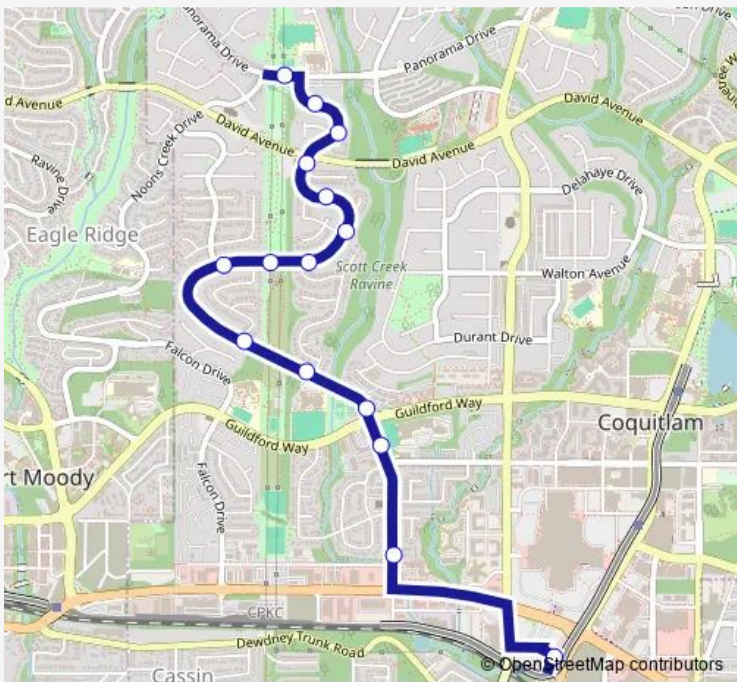

Bus 185 Coquitlam Central Station/Lansdowne

[Go to website](#)

Direction
 Coquitlam Central Station @ Bay 9 — Westbound Panorama Dr @ Lansdowne Dr

15 stops

[Open route schedule](#)

- Coquitlam Central Station @ Bay 9
- Northbound Lansdowne Dr @ Runnel Dr
- Northbound Lansdowne Dr @ Glen Dr
- Northbound Lansdowne Dr @ Guildford Way
- Northbound Lansdowne Dr @ Charter Hill Dr
- Northbound Lansdowne Dr @ Steeple Dr
- Eastbound Lansdowne Dr @ Honeysuckle Lane
- Eastbound Lansdowne Dr @ Steeple Dr
- Eastbound Lansdowne Dr @ Turret Cres
- Northbound Lansdowne Dr @ Briarcliffe Dr
- Northbound Lansdowne Dr @ Greenhill Court
- Northbound Lansdowne Dr @ David Ave
- Northbound Lansdowne Dr @ Lupine Court
- Northbound Lansdowne Dr @ 1400 Block
- Westbound Panorama Dr @ Lansdowne Dr

Route info

Direction: Coquitlam Central Station @ Bay 9

Stops: 15

Trip Duration: 0 hour 12 min

185 — Coquitlam Central Station/Lansdowne **BusMaps**

Direction

Southbound Lansdowne Dr @ Panorama Dr — Coquitlam Central Station @ Bay 10

12 stops

[Open route schedule](#)

Southbound Lansdowne Dr @ Panorama Dr

Southbound Lansdowne Dr @ David Ave

Southbound Lansdowne Dr @ Briarcliffe Dr North

Southbound Lansdowne Dr @ Briarcliffe Dr South

Westbound Lansdowne Dr @ Turret Cres

Friday 05:43-23:25

Saturday 07:33-23:35

Sunday 08:37-21:37

Route info

Direction: Southbound Lansdowne Dr @ Panorama Dr

Stops: 12

Trip Duration: 0 hour 10 min

185 Bus time schedules and route maps are available in an offline PDF at busmaps.com. Use the busmaps.com website to see live bus times, train schedule or subway schedule, and step-by-step directions for all public transit in Port Moody