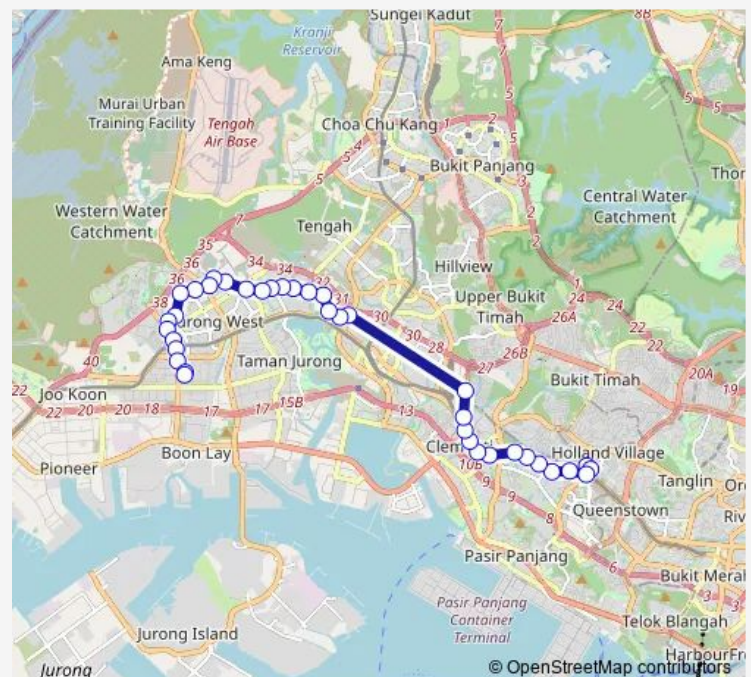

Thursday 06:00

Friday 06:00

Saturday 06:00

Sunday 06:00

Route info

Direction: Buona Vista Ter

Stops: 37

Trip Duration: 1 hour 13 min

Monday 05:45

Tuesday 05:45

Wednesday 05:45

Thursday 05:45

Friday 05:45

Saturday 05:45

Sunday 05:45

Route info