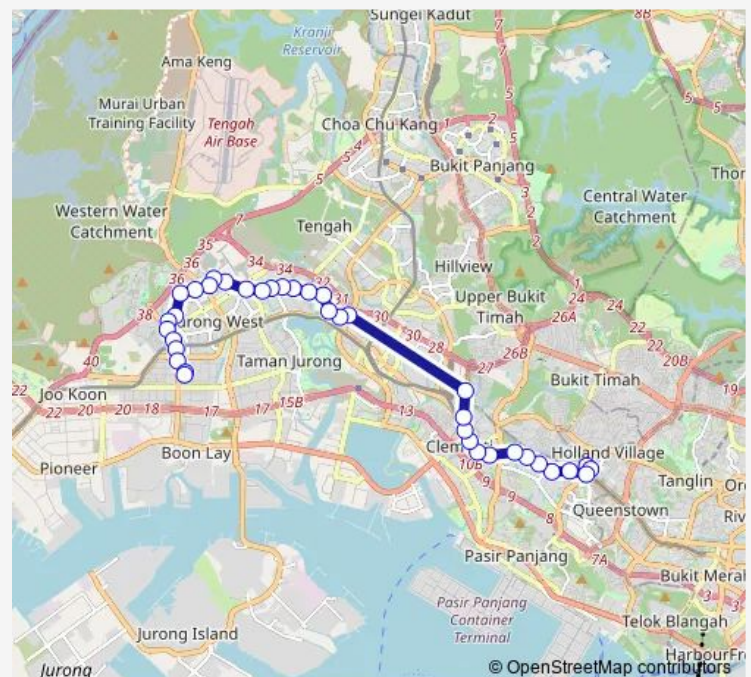

### Route schedule

Buona Vista Ter — Soon Lee Bus Pk

Monday 06:00

Tuesday 06:00

Wednesday 06:00

Thursday 06:00

Friday 06:00

Saturday 06:00

### Route info

Direction: Buona Vista Ter

Stops: 37

Trip Duration: 1 hour 13 min

185

BusMaps

Blk 502

Blk 536